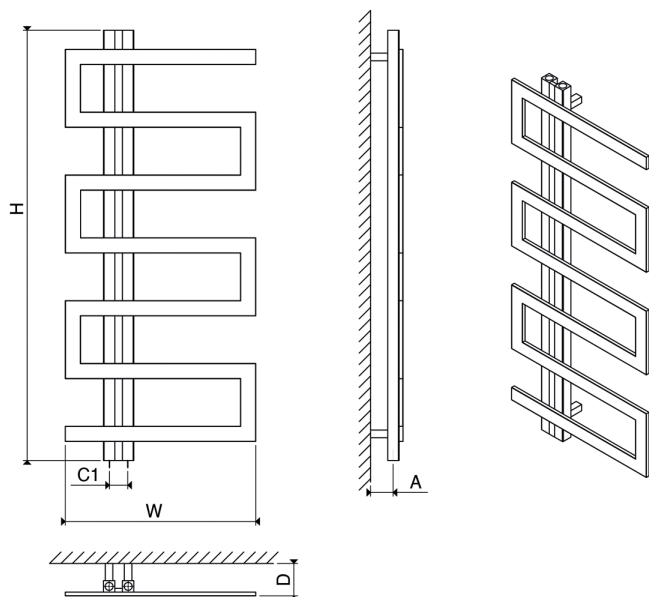

A full range of made to order sizes available.

Please ask for details.

n = number of sections

Max. working pressure

10 bar

Max. working temperature

95 °C

Connections

½"

Pipe centers

C1

50mm