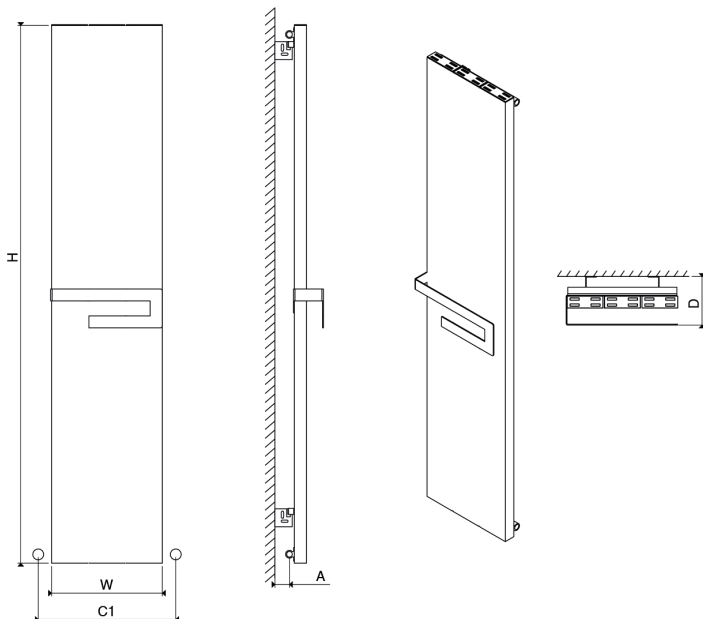

A full range of made to order sizes available.

Please ask for details.

Radiator width for made to order sizes (n x 125) - 5 mm

n = number of sections

Max. working pressure 10 bar

Max. working temperature 95 °C

Connections 1/2"

Section width 120 mm

Section depth 74 mm

Pipe center C1 W + 90 mm