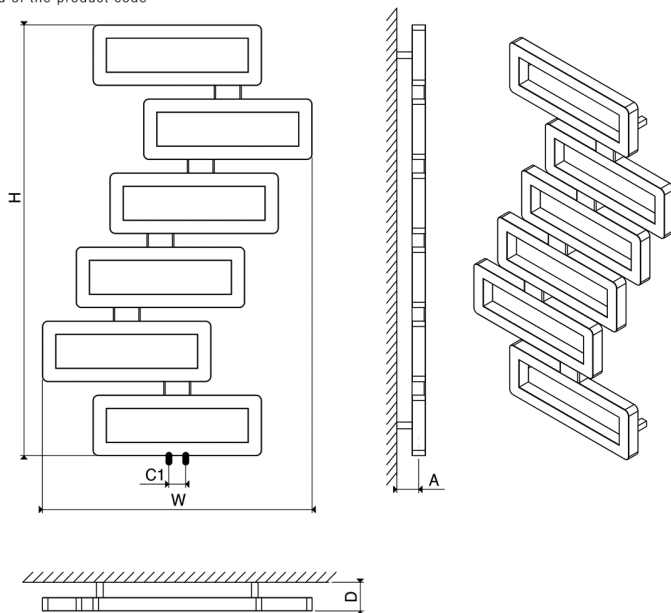

DOMINO

DOMINO

Material	Stock Finishes	Guarantee	Installation
Stainless Steel	PLS SEE COLOUR KEY CHART - Click for Link	20 Years	Vertical

PRODUCT CODE	Height (mm)	Width (mm)	Sections	Pipe Centers (mm)	Wall to pipe Centers	Wall Distance	Nett Weight	Water Content	Fuel Type	Heat Outputs	
	H	W	n	C1	A (mm)	D (mm)	(kg)	(lt)		Watts	BTU
DOM 0800128006	1280	800	6	50	65-80	85-100	11.8	9.0	C	771	2631

Please add finishing code at the end of the product code

Code example : DOM 0800128006 MRP

Fuel type i.e

C: Central Heating
E: Electrical Heating
D: Dual Heating (C+E)

A full range of made to order sizes available.

Please ask for details.

n = number of sections

Max. working pressure

Max. working temperature

Connections

Pipe centers

95 °C

1/2"

C1

50mm