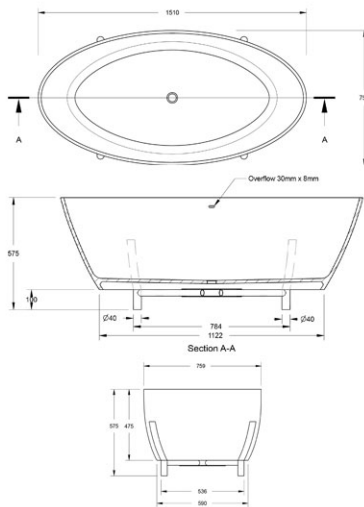

CUSTOMER SPECIFICATION SHEET - BATHS

SALES CODE: ESSEXSPECIAL

DESCRIPTION: ESSEX BATH

PRODUCT DIMENSIONS

Length (mm)	Width (mm)	Depth (mm)	Nett Wgt Kg
1510	759	575	82

PACKAGING DIMENSIONS

Length (mm)	Width (mm)	Depth (mm)	Gross Wgt Kg

PACKAGING DATA

Box Colour	Brown Cardboard Box		
Box Qty	1	Label Colour	White Label
Label Size	100 X 50	Label Qty	1

OUTER BOX DIMENSIONS (If Applicable)

Length (mm)	Width (mm)	Height (mm)	Gross Wgt Kg
1710	780	740	105
Barcode			

PRODUCT DETAILS

Country of Origin	South Africa	Certification	FSC	No	CE	No
Fitting Instruction	Yes	Material Colour Ref	European White			
Product Material	Cian	Material Thickness	16mm			
Volume (Ltr)	150	Displaced Capacity	80			
Leg Set Inc'	Legset Included	Waste Inc'	Waste Not Included			
Drilled/Undrilled	Undrilled For Taps	Includes Grips	No Grips Supplied			
Embossed	No	No of Tapholes	None			
Anti-Slip	No					