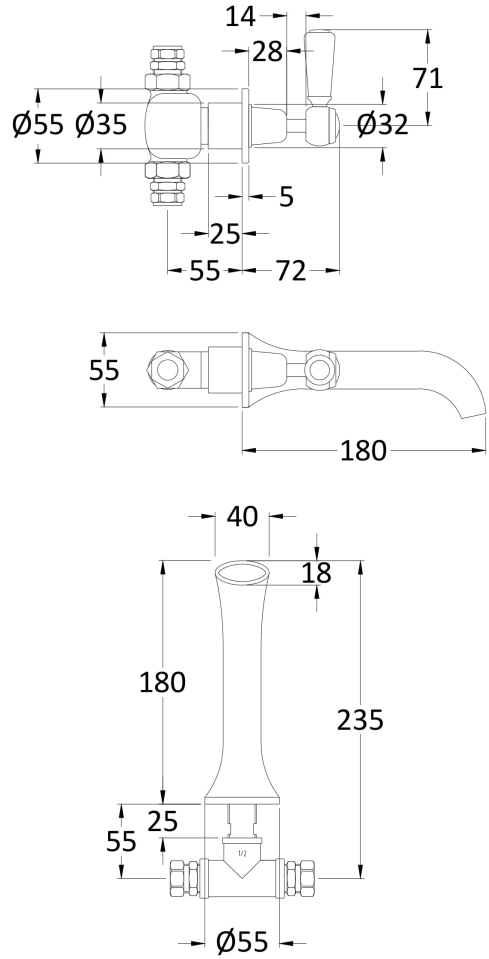

CUSTOMER DATA SHEET - BRASSWARE

SALES CODE: CTB031

DESCRIPTION: Victrion Wall Mount 3TH Basin Mixer

PRODUCT DIMENSIONS

Height (mm)	Width (mm)	Depth (mm)	Length (mm)	Nett Wgt Kg
55		180		2

PACKAGING DIMENSIONS

Height (mm)	Width (mm)	Depth (mm)	Gross Wgt Kg
65	350	213	2

PACKAGING DATA

Box Colour	White Cardboard Box		
Box Qty	1	Label Colour	White Label
Label Size	100 x 50	Label Qty	1

OUTER BOX DIMENSIONS (If Applicable)

Height (mm)	Width (mm)	Depth (mm)	Length (mm)	Gross Wgt Kg
Barcode				

PRODUCT DETAILS

Country of Origin	China		
Fitting Instruction	Yes		
Product Material	Brass		
Control Type	Manual		
Waste Included	Waste Not Included		
WRAS Approval	No	Approval No.	N/A
Operating Pressure (bar)	0.1		
Valve/Cartridge Type	1/4 Turn Ceramic Disc		

Colour/Finish	Chrome									
Mount Type	Wall									
Waste Type	Not Applicable									
Flow Rates (Litres Per Min)	0 bar	8	0.5 bar	19.3	1 bar	27.5	2 bar	39.4	3 bar	47.8
Pipe Size	15 mm (1/2" Bsp)									
Pipe Centres	N/A									