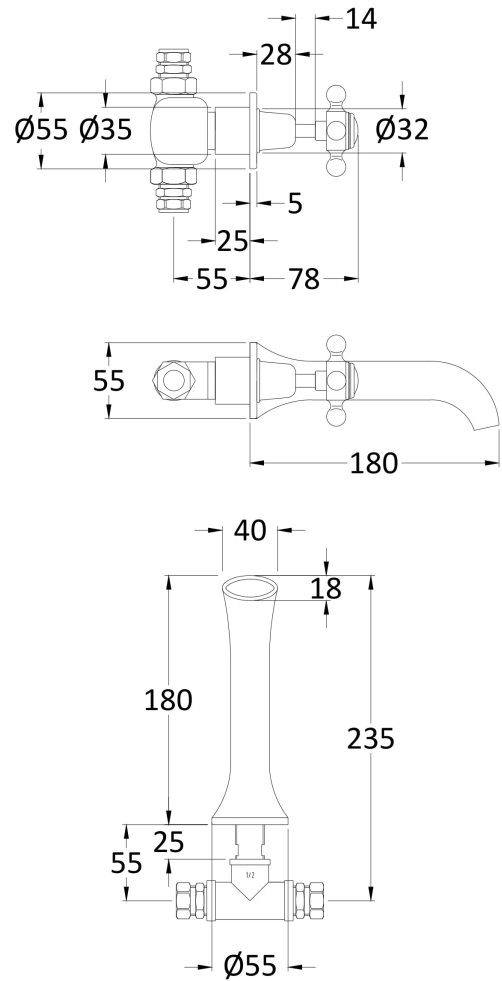

CUSTOMER DATA SHEET - BRASSWARE

SALES CODE: CTA031

DESCRIPTION: Victrion Wall Mount 3TH Basin Mixer - Crosshead

PRODUCT DIMENSIONS

| Height (mm) | Width (mm) | Depth (mm) | Length (mm) | Nett Wgt Kg |
|-------------|------------|------------|-------------|-------------|
| 55 | | 180 | | 2 |

PACKAGING DIMENSIONS

| Height (mm) | Width (mm) | Depth (mm) | Gross Wgt Kg |
|-------------|------------|------------|--------------|
| 65 | 350 | 213 | 2 |

PACKAGING DATA

| | | | |
|------------|---------------------|--------------|-------------|
| Box Colour | White Cardboard Box | | |
| Box Qty | 1 | Label Colour | White Label |
| Label Size | 100x 50 | Label Qty | 1 |

PRODUCT DETAILS

| | | | |
|--------------------------|-----------------------|--------------|-----|
| Country of Origin | China | | |
| Fitting Instruction | Yes | | |
| Product Material | Brass | | |
| Control Type | Manual | | |
| Waste Included | Waste Not Included | | |
| WRAS Approval | No | Approval No. | N/A |
| Operating Pressure (bar) | 0.1 | | |
| Valve/Cartridge Type | 1/4 Turn Ceramic Disc | | |

| | | | | | | | | | | |
|-----------------------------|------------------|---|---------|------|-------|------|-------|------|-------|------|
| Colour/Finish | Chrome | | | | | | | | | |
| Mount Type | Wall | | | | | | | | | |
| Waste Type | Not Applicable | | | | | | | | | |
| Flow Rates (Litres Per Min) | 0.1 bar | 8 | 0.5 bar | 19.3 | 1 bar | 27.5 | 2 bar | 39.4 | 3 bar | 47.8 |
| Pipe Size | 15 mm (1/2" Bsp) | | | | | | | | | |
| Pipe Centres | N/A | | | | | | | | | |