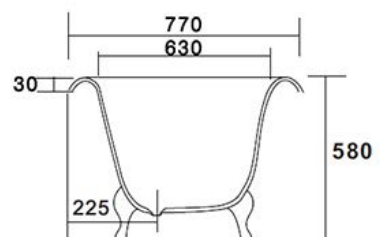

## B-89 THE MOULIN

Sink into this deep and luxurious bath and let your cares float away. The Moulin is a classic roll top and our largest cast iron bath.

Exuding cool luxury and style, its detailed ball and claw feet, gentle contours and deep roll make it a perfect bath for two.

#### BATHTUB

<b>Size:</b>	1700 × 770 × 580 mm
<b>Material:</b>	Enamelled cast iron
<b>Standard Finish:</b>	White Primer Exterior
<b>Finish Options:</b>	RAL or Colour Match
<b>Feet:</b>	Chrome - Options Available
<b>Options:</b>	Two tap holes / No tap holes
<b>Weight:</b>	135 KG
<b>Water Capacity:</b>	200 L

#### Terms & Conditions

The information supplied uses approximate measurements within a tolerance of +/- 4%. Images are property of Arroll Limited, Belfast.

Picture for Bath style reference only

#### BATHTUB

<b>Size:</b>	1900 × 770 × 450 mm
<b>Material:</b>	Enamelled cast iron
<b>Standard Finish:</b>	White Primer Exterior
<b>Finish Options:</b>	RAL or Colour Match
<b>Feet:</b>	Chrome - Options Available
<b>Options:</b>	Two tap holes / No tap holes
<b>Weight:</b>	145 KG
<b>Water Capacity:</b>	235 L