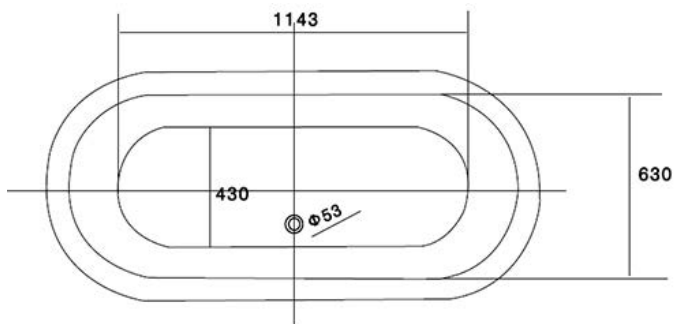

### B-89 THE MOULIN TECHNICAL SPECIFICATION

#### BATHTUB

<b>Size:</b>	1700 × 770 × 580 mm
<b>Material:</b>	Enamelled cast iron
<b>Standard Finish:</b>	White Primer Exterior
<b>Finish Options:</b>	RAL or Colour Match
<b>Feet:</b>	Chrome - Options Available
<b>Options:</b>	Two tap holes / No tap holes
<b>Weight:</b>	135 KG
<b>Water Capacity:</b>	200 L

#### Terms & Conditions

The information supplied uses approximate measurements within a tolerance of +/- 4%. Images are property of Arroll Limited, Belfast.

Picture for Bath style reference only

#### BATHTUB

<b>Size:</b>	1900 × 770 × 450 mm
<b>Material:</b>	Enamelled cast iron
<b>Standard Finish:</b>	White Primer Exterior
<b>Finish Options:</b>	RAL or Colour Match
<b>Feet:</b>	Chrome - Options Available
<b>Options:</b>	Two tap holes / No tap holes
<b>Weight:</b>	145 KG
<b>Water Capacity:</b>	235 L