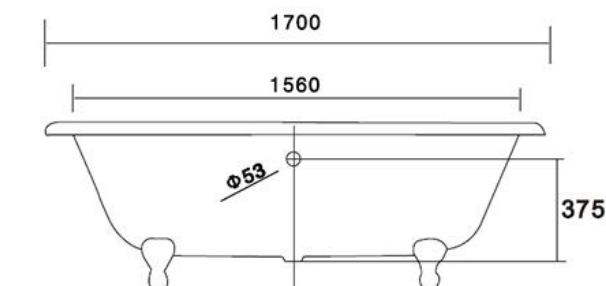

## B-89 THE MOULIN

Sink into this deep and luxurious bath and let your cares float away. The Moulin is a classic roll top and our largest cast iron bath.

Exuding cool luxury and style, its detailed ball and claw feet, gentle contours and deep roll make it a perfect bath for two.

#### BATHTUB

<b>Size:</b>	1700 × 770 × 580 mm
<b>Material:</b>	Enamelled cast iron
<b>Standard Finish:</b>	White Primer Exterior
<b>Finish Options:</b>	RAL or Colour Match
<b>Feet:</b>	Chrome - Options Available
<b>Options:</b>	Two tap holes / No tap holes
<b>Weight:</b>	135 KG
<b>Water Capacity:</b>	200 L

#### Terms & Conditions

The information supplied uses approximate measurements within a tolerance of +/- 4%. Images are property of Arroll Limited, Belfast.

Picture for Bath style reference only

#### BATHTUB

<b>Size:</b>	1900 × 770 × 450 mm
<b>Material:</b>	Enamelled cast iron
<b>Standard Finish:</b>	White Primer Exterior
<b>Finish Options:</b>	RAL or Colour Match
<b>Feet:</b>	Chrome - Options Available
<b>Options:</b>	Two tap holes / No tap holes
<b>Weight:</b>	145 KG
<b>Water Capacity:</b>	235 L