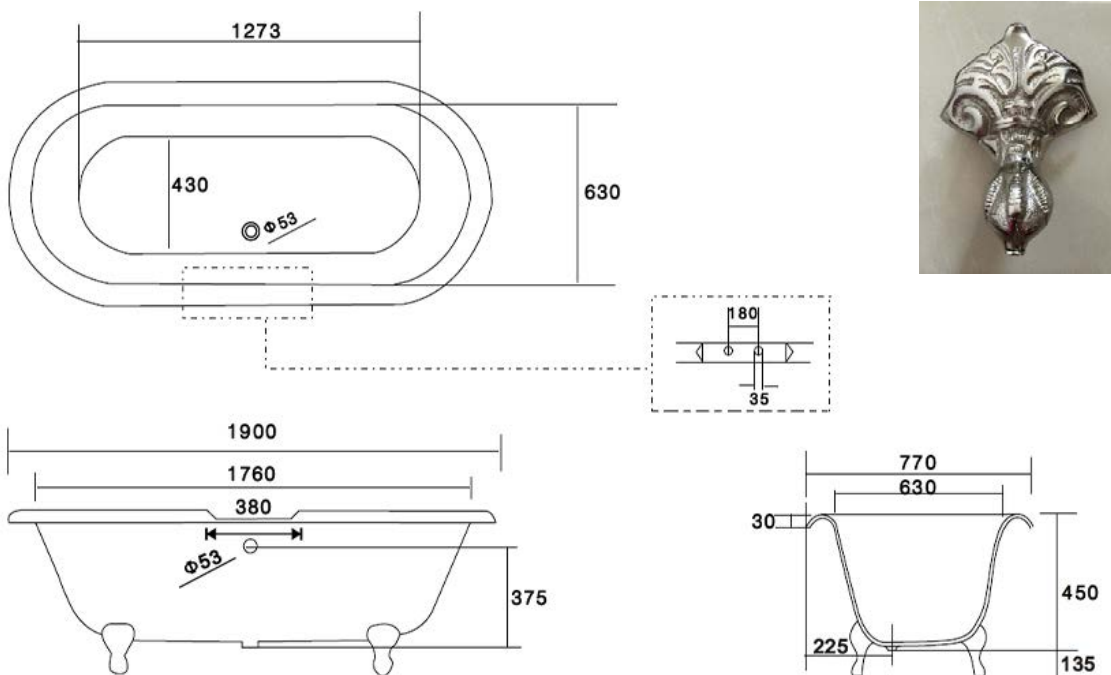

#### BATHTUB

<b>Size:</b>	1700 × 770 × 580 mm
<b>Material:</b>	Enamelled cast iron
<b>Standard Finish:</b>	White Primer Exterior
<b>Finish Options:</b>	RAL or Colour Match
<b>Feet:</b>	Chrome - Options Available
<b>Options:</b>	Two tap holes / No tap holes
<b>Weight:</b>	135 KG
<b>Water Capacity:</b>	200 L

#### Terms & Conditions

The information supplied uses approximate measurements within a tolerance of +/- 4%. Images are property of Arroll Limited, Belfast.

Picture for Bath style reference only

## B-89 (1900) THE MOULIN

Sink into this deep and luxurious bath and let your cares float away. The Moulin is a classic roll top and our largest cast iron bath.

Exuding cool luxury and style, its detailed ball and claw feet, gentle contours and deep roll make it a perfect bath for two.

#### BATHTUB

<b>Size:</b>	1900 × 770 × 450 mm
<b>Material:</b>	Enamelled cast iron
<b>Standard Finish:</b>	White Primer Exterior
<b>Finish Options:</b>	RAL or Colour Match
<b>Feet:</b>	Chrome - Options Available
<b>Options:</b>	Two tap holes / No tap holes
<b>Weight:</b>	145 KG
<b>Water Capacity:</b>	235 L