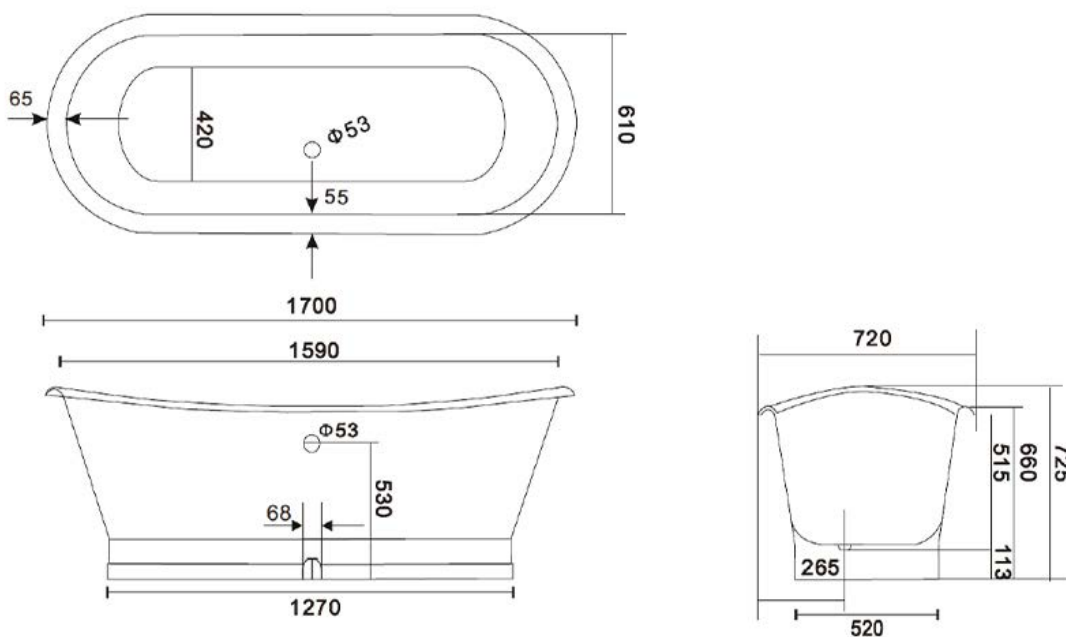

## B-76-1 THE LYON

Our most traditional bath is based on the bateau style that was originally made from copper in 18th and 19th century France.

The Lyon's proportions are designed for maximum comfort and total relaxation. A painted exterior looks stunning in contemporary and traditional bathrooms.

### B-76-1 THE LYON TECHNICAL SPECIFICATION

#### BATHTUB

<b>Size:</b>	1700 × 720 × 725 mm
<b>Material:</b>	Enamelled cast iron
<b>Standard Finish:</b>	White Primer Exterior
<b>Finish Options:</b>	RAL or Colour Match
<b>Options:</b>	No tap holes
<b>Weight:</b>	200 KG
<b>Water Capacity:</b>	215 L

#### Terms & Conditions

The information supplied uses approximate measurements within a tolerance of +/- 4%. Images are property of Arroll Limited, Belfast.