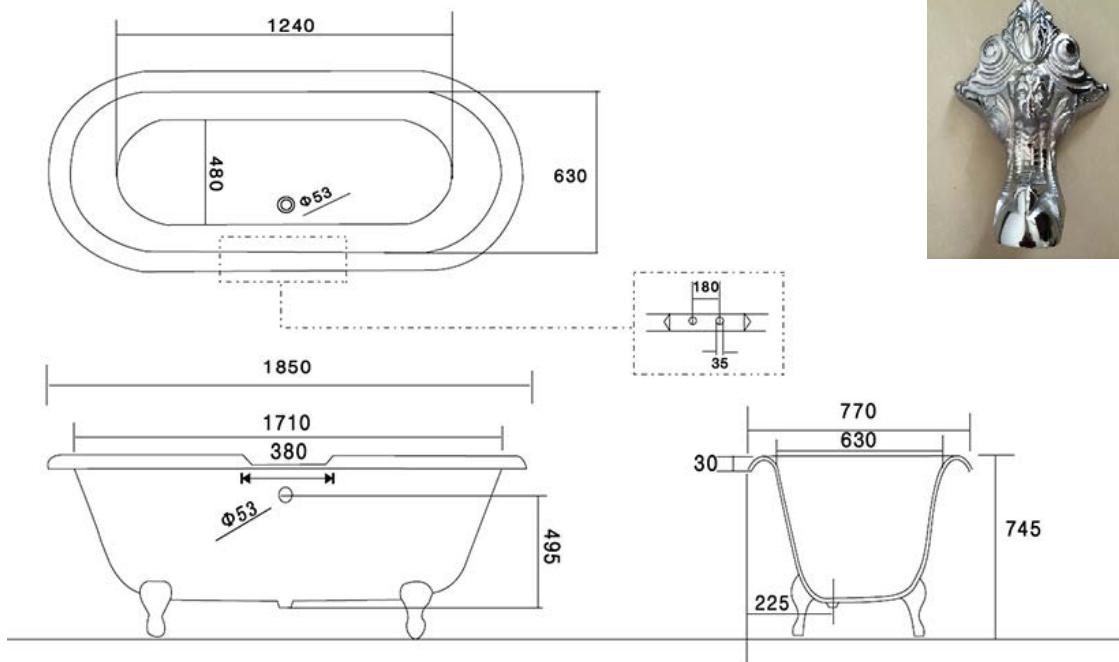

Picture for Bath style reference only

B-89-1 THE CHEVERNY

Sink into this deep and luxurious bath and let your cares float away. The Cheverny is a classic roll top and our largest cast iron bath.

Exuding cool luxury and style, its detailed ball and claw feet, gentle contours and deep roll make it a perfect bath for two.

B-89-1 THE CHEVERNY TECHNICAL SPECIFICATION

BATHTUB

Size:	1850 × 770 × 745 mm
Material:	Enamelled cast iron
Standard Finish:	White Primer Exterior
Finish Options:	RAL or Colour Match
Feet:	Chrome - Options Available
Options:	Two tap holes / No tap holes
Weight:	190 KG
Water Capacity:	285 L

Terms & Conditions

The information supplied uses approximate measurements within a tolerance of +/- 4%. Images are property of Arroll Limited, Belfast.