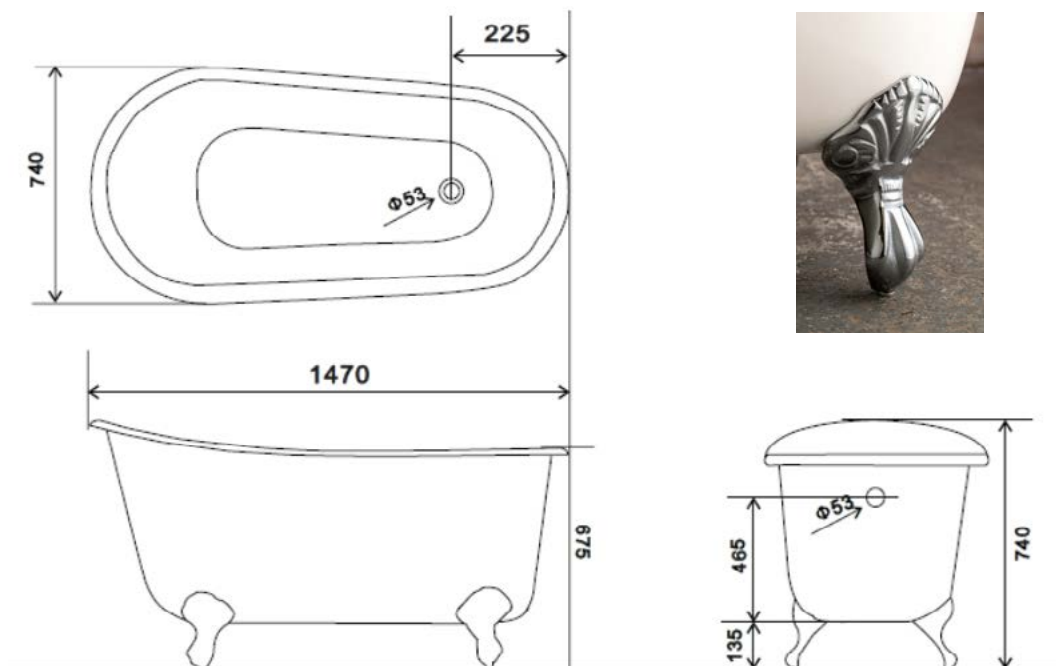

APB-70 THE AMBROSE TECHNICAL SPECIFICATION

BATHTUB

Size:	1370 x 740 x 740 mm
Material:	Enamelled cast iron
Standard Finish:	White Primer Exterior
Finish Options:	RAL or Colour Match
Feet:	Chrome - Options Available
Options:	No tap holes
Weight:	130 KG
Water Capacity:	160 L

Terms & Conditions

The information supplied uses approximate measurements within a tolerance of +/- 4%. Images are property of Arroll Limited, Belfast.

Picture for Bath style reference only

APB-70 (1470) THE AMBROSE

The Ambrose Tub is the smallest of our range, however it packs a punch with its minimalist but sophisticated design.

The ornate feet provide a subtle but eye-catching feature.

APB-70 (1470) THE AMBROSE TECHNICAL SPECIFICATION

BATHTUB

Size:	1470 x 740 x 740 mm
Material:	Enamelled cast iron
Standard Finish:	White Primer Exterior
Finish Options:	RAL or Colour Match
Feet:	Chrome - Options Available
Options:	No tap holes
Weight:	140 KG
Water Capacity:	175 L