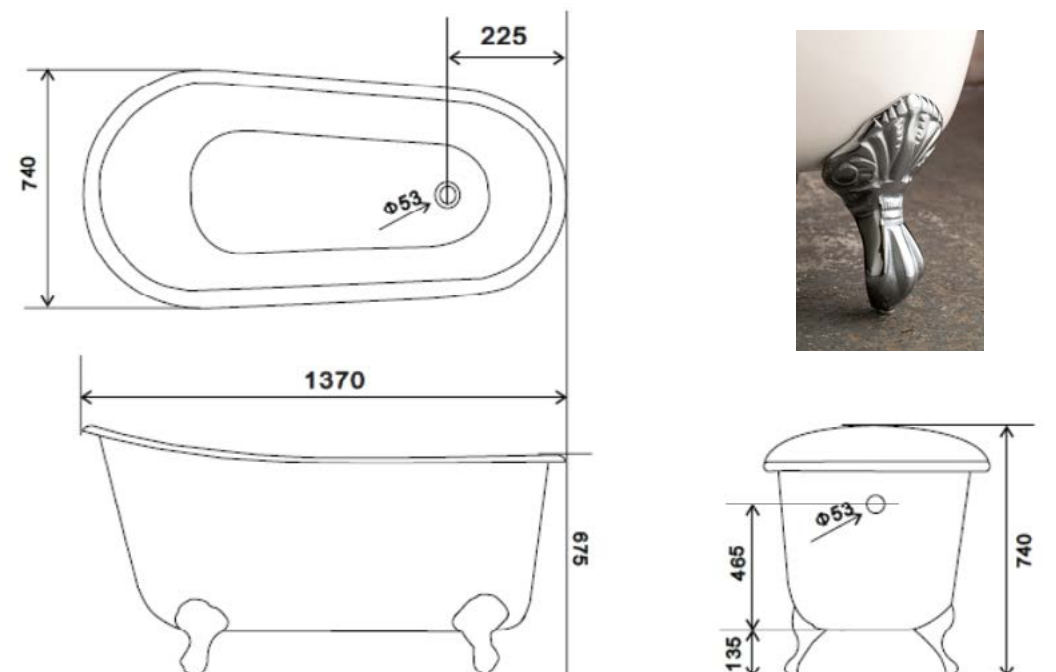

Picture for Bath style reference only

APB-70 THE AMBROSE

The Ambrose Tub is the smallest of our range, however it packs a punch with its minimalist but sophisticated design.

The ornate feet provide a subtle but eye-catching feature.

APB-70 THE AMBROSE TECHNICAL SPECIFICATION

BATHTUB

Size:	1370 x 740 x 740 mm
Material:	Enamelled cast iron
Standard Finish:	White Primer Exterior
Finish Options:	RAL or Colour Match
Feet:	Chrome - Options Available
Options:	No tap holes
Weight:	130 KG
Water Capacity:	160 L

The Ambrose Tub is the smallest of our range, however it packs a punch with its minimalist but sophisticated design.

The ornate feet provide a subtle but eye-catching feature.

APB-70 (1470) THE AMBROSE TECHNICAL SPECIFICATION

BATHTUB

Size:	1470 x 740 x 740 mm
Material:	Enamelled cast iron
Standard Finish:	White Primer Exterior
Finish Options:	RAL or Colour Match
Feet:	Chrome - Options Available
Options:	No tap holes
Weight:	140 KG
Water Capacity:	175 L