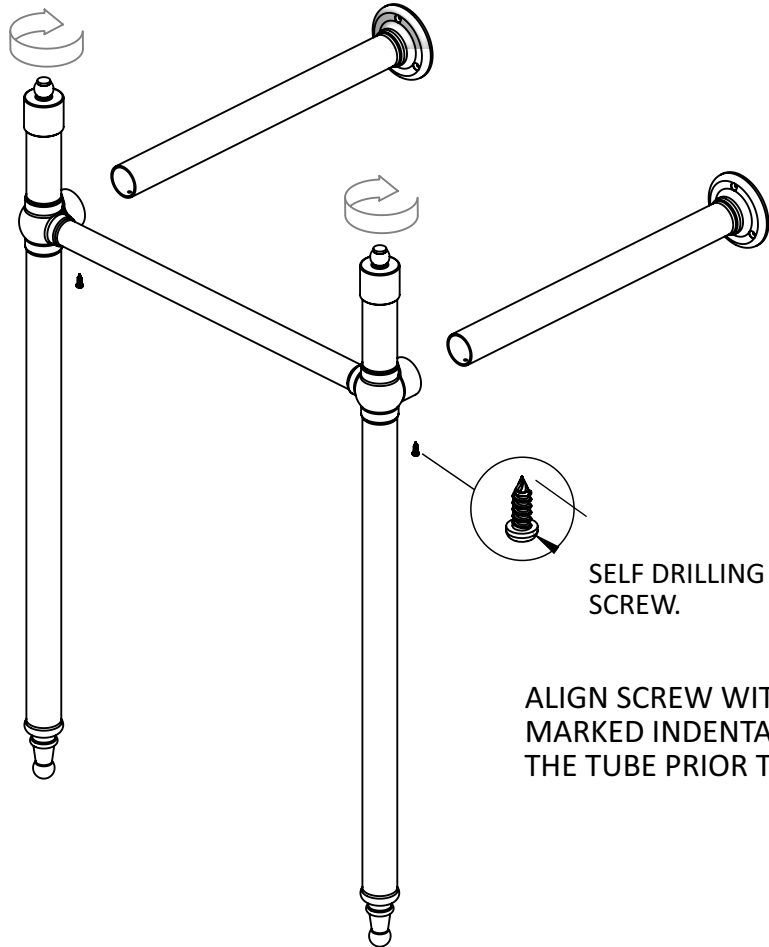

VICTRION PLAIN BASIN STAND INSTRUCTION

FITS VICTRION MEDIUM 550MM BASINS ONLY VCBM001 / 2 / 3

TURN FOR HEIGHT
ADJUSTMENT.

CUT TO REQUIRED LENGTH AS INDICATED FOR THE BASIN YOU HAVE PURCHASED.

ENSURE STAND IS FULLY ASSEMBLED BEFORE OFFERING THE STAND TO THE WALL.

IF CUTTING TUBE, WRAP MASKING TAPE AROUND THE CUTTING AREA TO PROTECT THE CHROME FINISH.