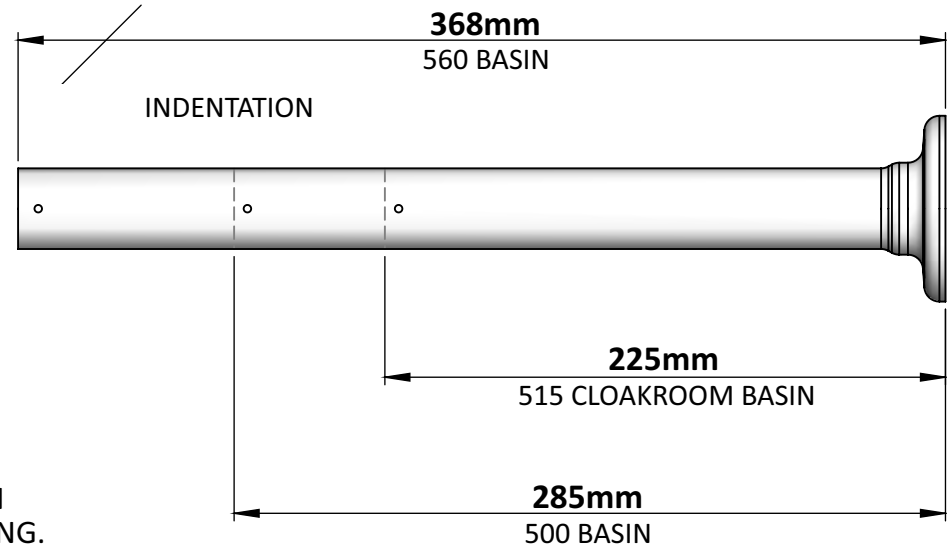

VICTRION PLAIN BASIN STAND INSTRUCTION

FITS VICTRION MEDIUM 550MM BASINS ONLY VCBM001 / 2 / 3

TURN FOR HEIGHT
ADJUSTMENT.

CUT TO REQUIRED LENGTH AS INDICATED FOR THE BASIN YOU HAVE PURCHASED.

ENSURE STAND IS FULLY ASSEMBLED BEFORE OFFERING THE STAND TO THE WALL.

IF CUTTING TUBE, WRAP MASKING TAPE AROUND THE CUTTING AREA TO PROTECT THE CHROME FINISH.