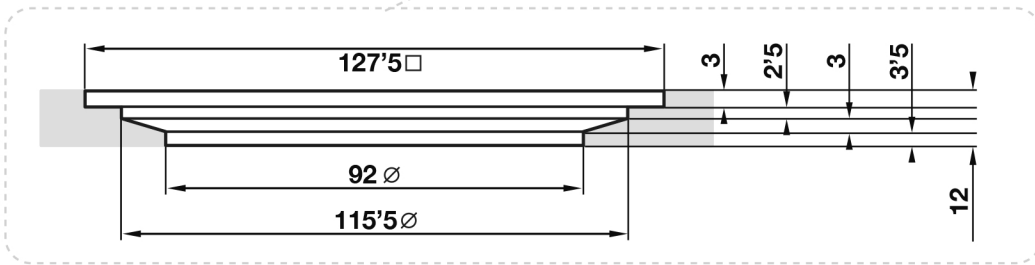

Giorgio2 Series

Square Shower Tray 2000 x 750mm

tissino

Designed to Inspire
Made to Experience

tissino

T 0345 582 8000
E info@tissino.co.uk
W tissino.co.uk

2 Lyncastle Road
Appleton Thorn
Warrington WA4 4SN