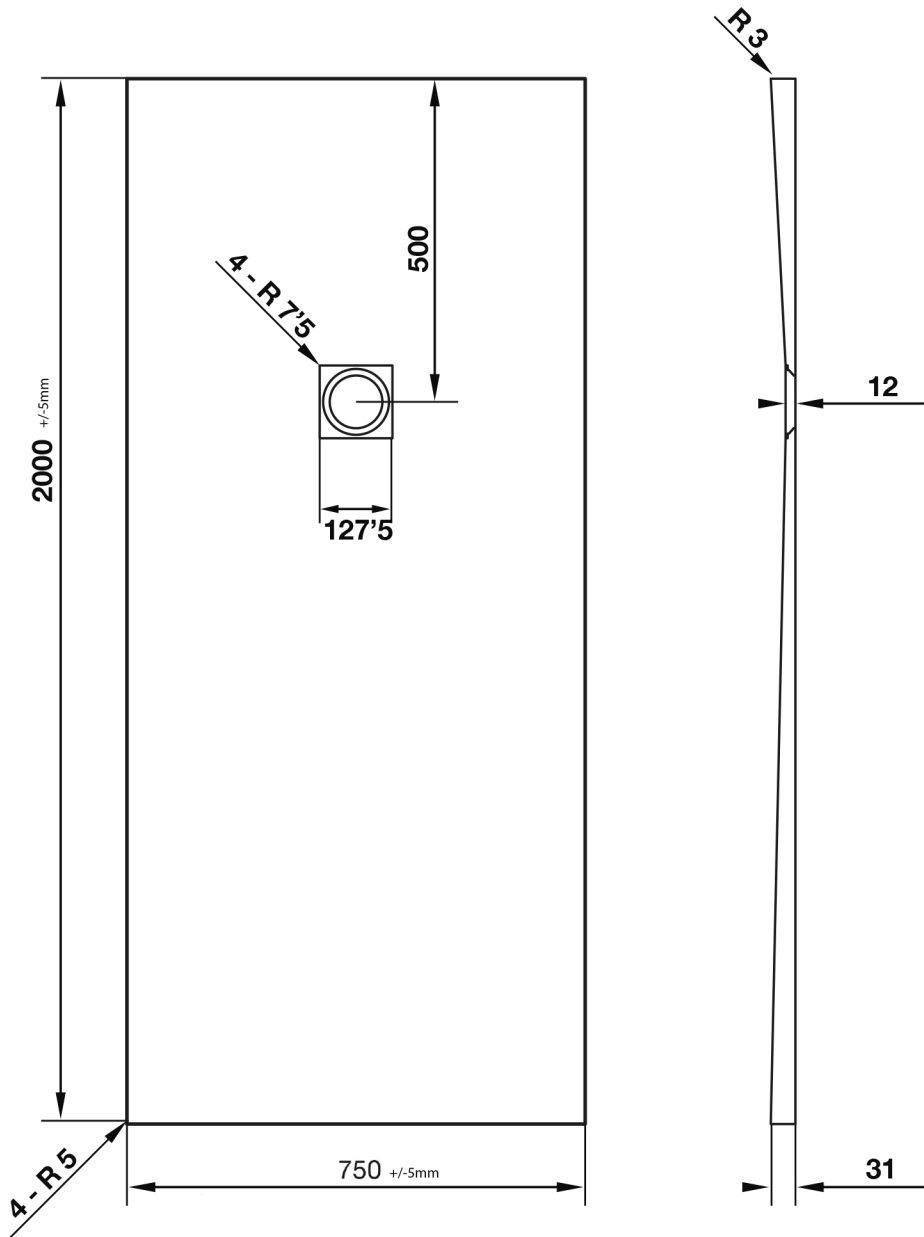

Giorgio2 Series

Square Shower Tray 2000 x 750mm

tissino

Designed to Inspire
Made to Experience

tissino

T 0345 582 8000
E info@tissino.co.uk
W tissino.co.uk

2 Lyncastle Road
Appleton Thorn
Warrington WA4 4SN