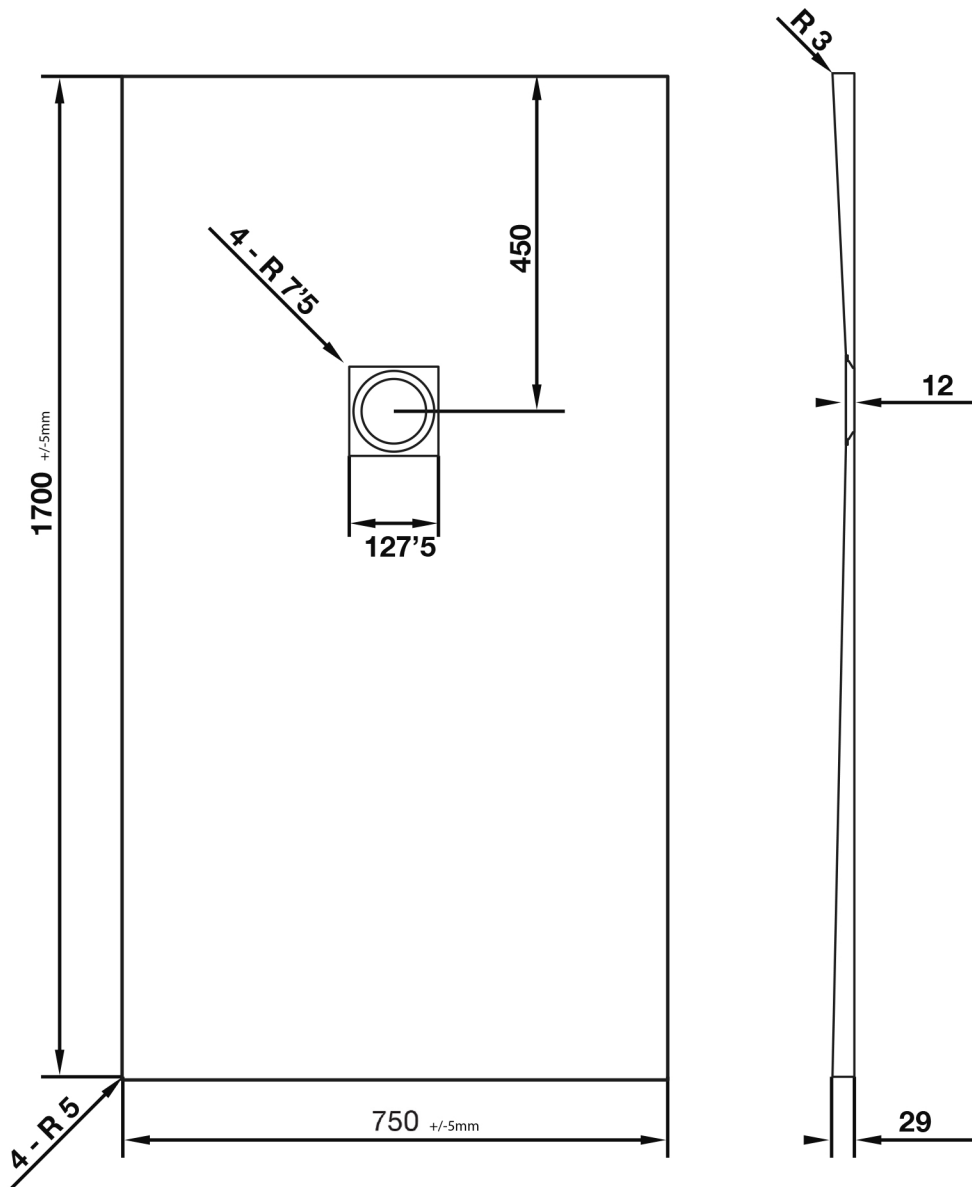

Giorgio2 Series

Rectangle Shower Tray 1700 x 750mm

tissino

Designed to Inspire
Made to Experience

tissino

T 0345 582 8000
E info@tissino.co.uk
W tissino.co.uk

2 Lyncastle Road
Appleton Thorn
Warrington WA4 4SN

We reserve the right to
change this information
without prior notice