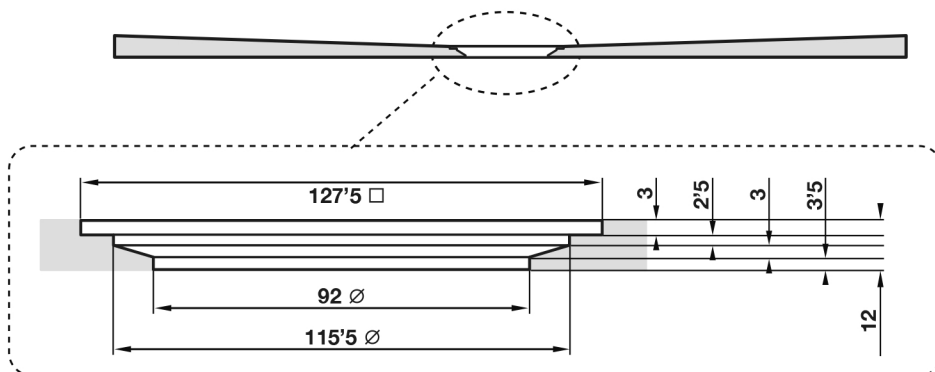

Giorgio2 Series

Rectangle Shower Tray 1700 x 750mm

tissino

Designed to Inspire
Made to Experience

tissino

T 0345 582 8000
E info@tissino.co.uk
W tissino.co.uk

2 Lyncastle Road
Appleton Thorn
Warrington WA4 4SN

We reserve the right to
change this information
without prior notice