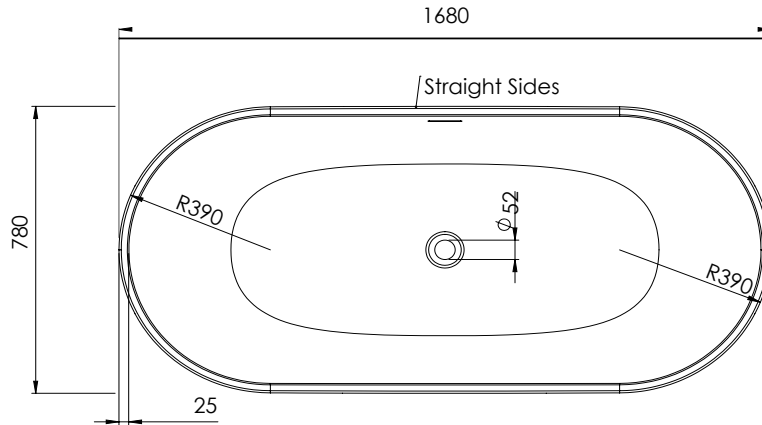

Tanaro Series

Freestanding Acrylic Bath

1680 x 780mm

TTN-001

TISSINO

Designed to Inspire
Made to Experience

DETAIL C
SCALE 1 : 5

SECTION
B-B SCALE
1 : 10