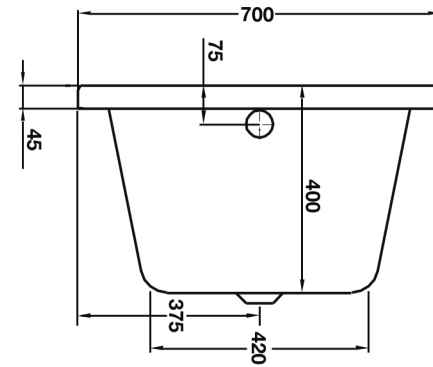

Lorenzo Series

1600 x 700 Bath - Single Ended

TISSINO

Designed to Inspire
Made to Experience

TISSINO

T 0345 582 8000
E info@tissino.co.uk
W tissino.co.uk

2 Lyncastle Road
Appleton Thorn
Warrington WA4 4SN

We reserve the right to
change this information
without prior notice