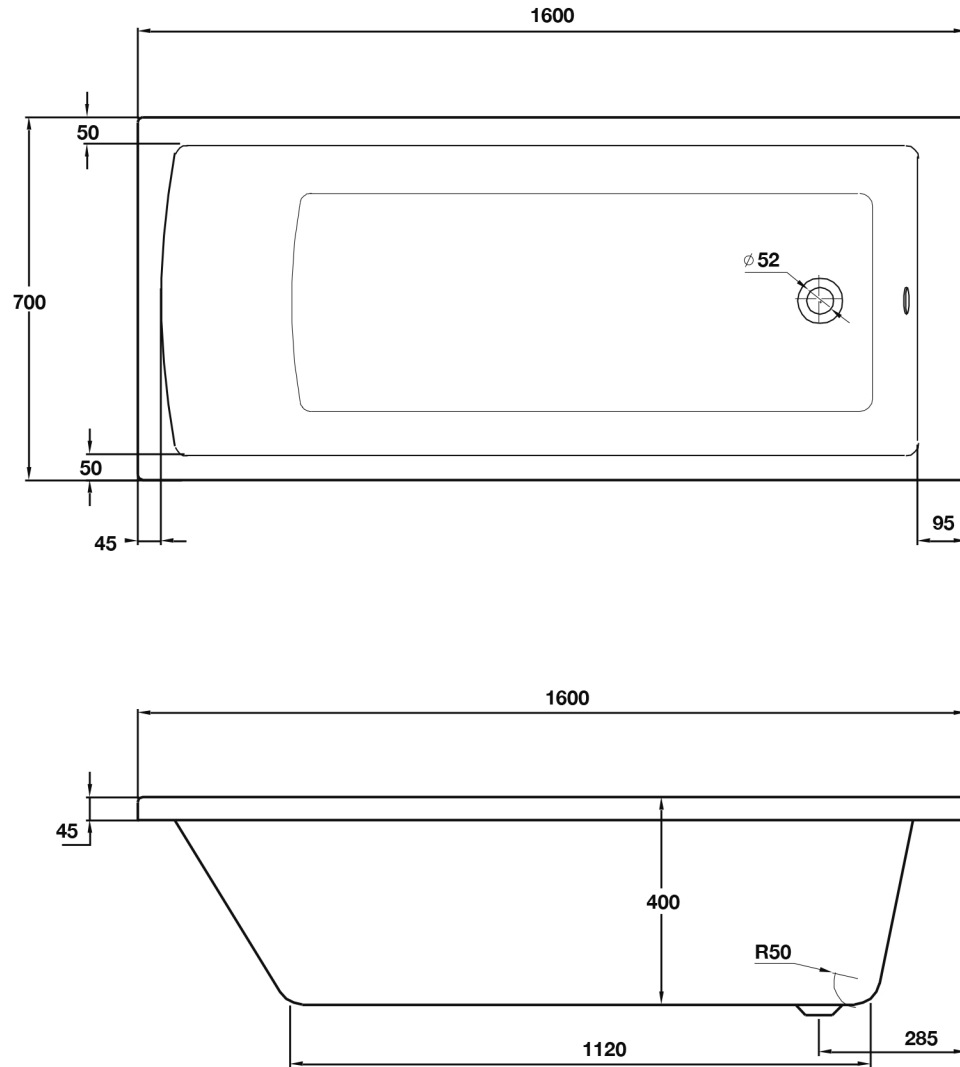

Lorenzo Series

1600 x 700 Bath - Single Ended

TISSINO

Designed to Inspire
Made to Experience

TISSINO

T 0345 582 8000
E info@tissino.co.uk
W tissino.co.uk

2 Lyncastle Road
Appleton Thorn
Warrington WA4 4SN

We reserve the right to
change this information
without prior notice