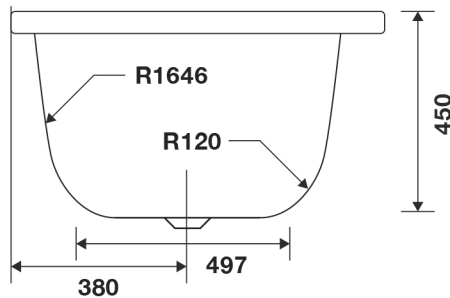

Londra Series

1800 x 800 Bath - Double Ended

tissino

Designed to Inspire
Made to Experience

tissino

T 0345 582 8000
E info@tissino.co.uk
W tissino.co.uk

2 Lyncastle Road
Appleton Thorn
Warrington WA4 4SN

We reserve the right to
change this information
without prior notice