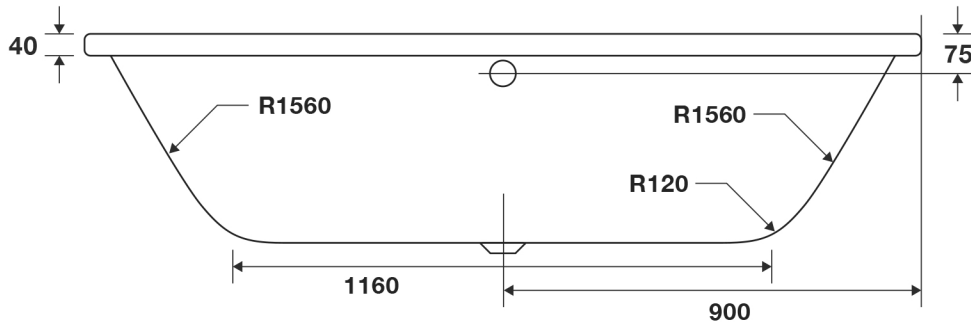

Londra Series

1800 x 800 Bath - Double Ended

tissino

Designed to Inspire
Made to Experience

tissino

T 0345 582 8000
E info@tissino.co.uk
W tissino.co.uk

2 Lyncastle Road
Appleton Thorn
Warrington WA4 4SN

We reserve the right to
change this information
without prior notice