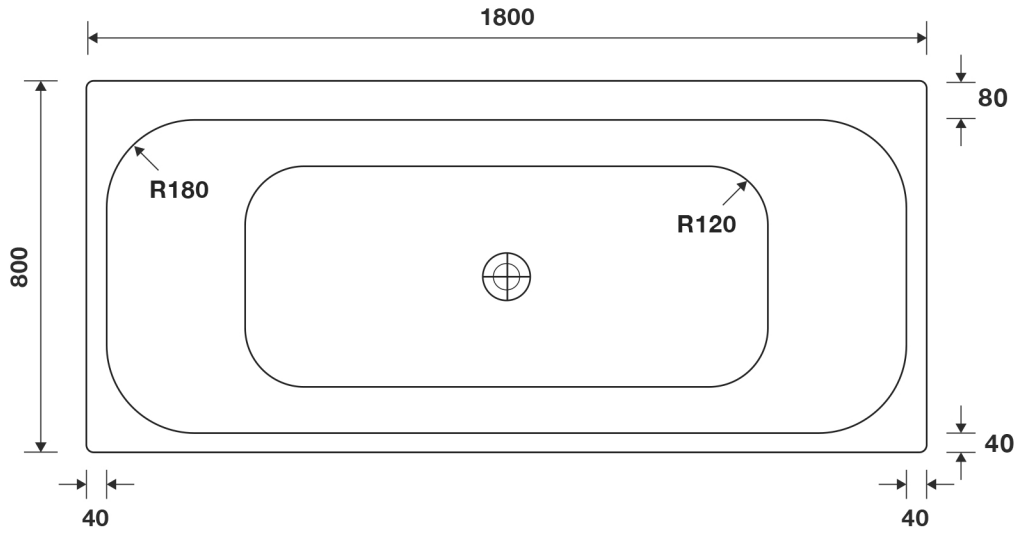

Londra Series

1800 x 800 Bath - Double Ended

tissino

Designed to Inspire
Made to Experience

tissino

T 0345 582 8000
E info@tissino.co.uk
W tissino.co.uk

2 Lyncastle Road
Appleton Thorn
Warrington WA4 4SN

We reserve the right to
change this information
without prior notice