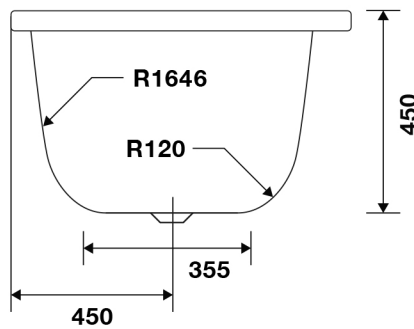

Londra Series

1700 x 750 Bath - Double Ended

TISSINO

Designed to Inspire
Made to Experience

TISSINO

T 0345 582 8000
E info@tissino.co.uk
W tissino.co.uk

2 Lyncastle Road
Appleton Thorn
Warrington WA4 4SN