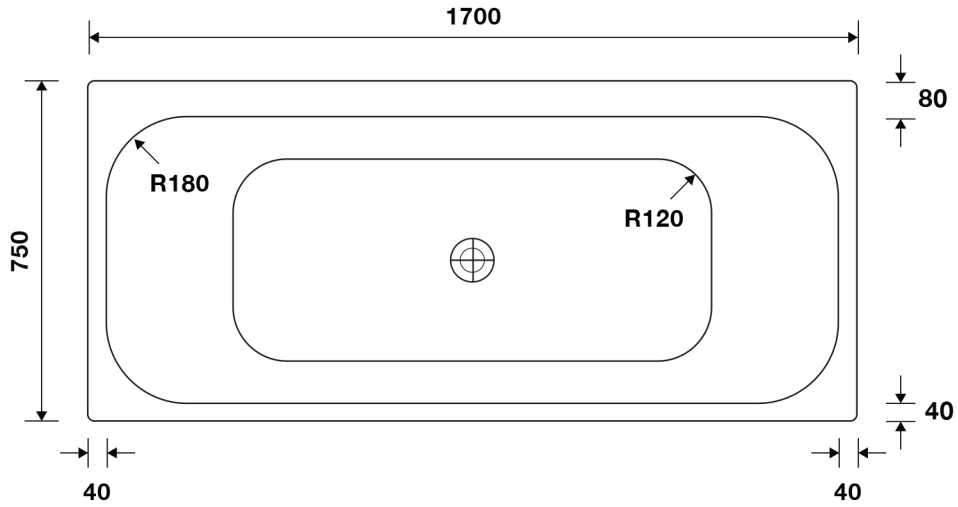

Londra Series

1700 x 750 Bath - Double Ended

TISSINO

Designed to Inspire
Made to Experience

TISSINO

T 0345 582 8000
E info@tissino.co.uk
W tissino.co.uk

2 Lyncastle Road
Appleton Thorn
Warrington WA4 4SN