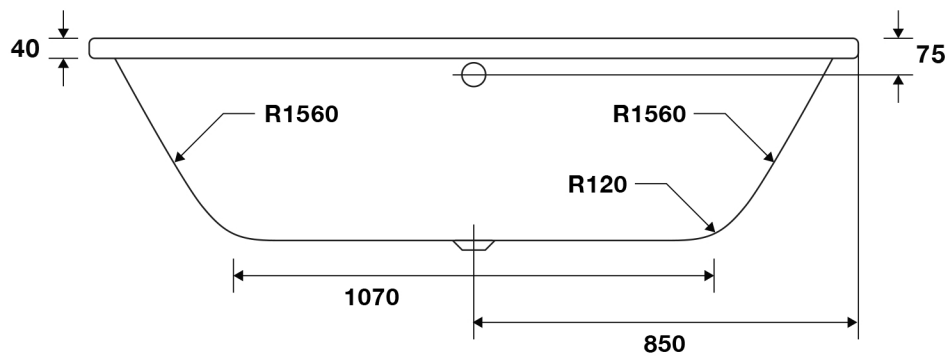

Londra Series

1700 x 750 Bath - Double Ended

TISSINO

Designed to Inspire
Made to Experience

TISSINO

T 0345 582 8000
E info@tissino.co.uk
W tissino.co.uk

2 Lyncastle Road
Appleton Thorn
Warrington WA4 4SN