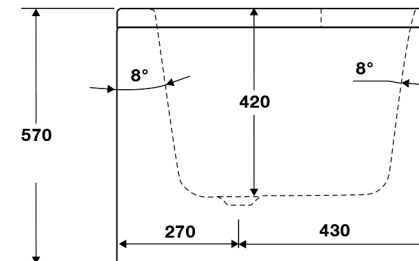

Angelo Series

TISSINO

Single Ended Bath Left Hand 1600 x 700

Designed to Inspire
Made to Experience

TAN - 306

Left Hand

TISSINO

T 0345 582 8000
E info@tissino.co.uk
W tissino.co.uk