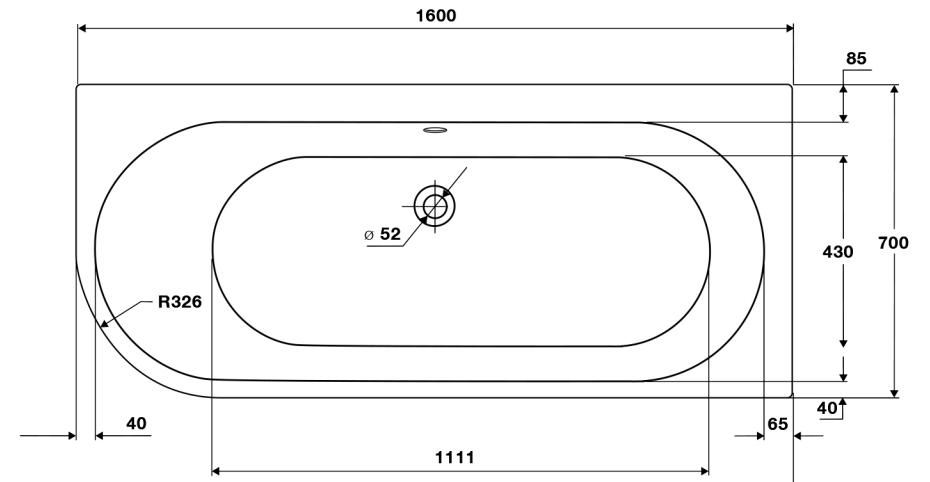

Angelo Series

TISSINO

Single Ended Bath Left Hand 1600 x 700

Designed to Inspire
Made to Experience

TAN - 306

Left Hand

TISSINO

T 0345 582 8000
E info@tissino.co.uk
W tissino.co.uk