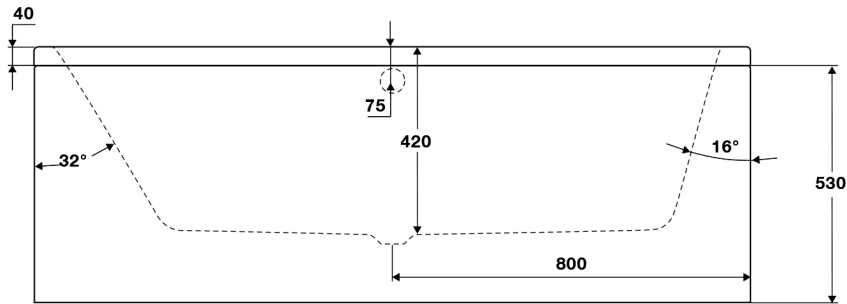

Angelo Series

TISSINO

Single Ended Bath Left Hand 1600 x 700

Designed to Inspire
Made to Experience

TAN - 306

Left Hand

TISSINO

T 0345 582 8000
E info@tissino.co.uk
W tissino.co.uk