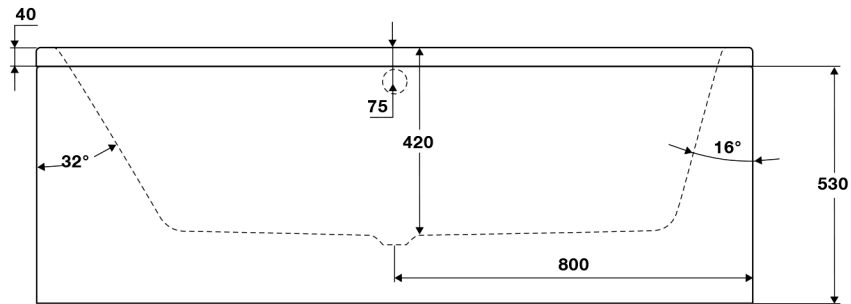

# TISSINO

Single Ended Bath Right Hand 1600 x 700

Designed to Inspire  
Made to Experience

TAN - 305

Right Hand

TISSINO

T 0345 582 8000  
E [info@tissino.co.uk](mailto:info@tissino.co.uk)  
W [tissino.co.uk](http://tissino.co.uk)