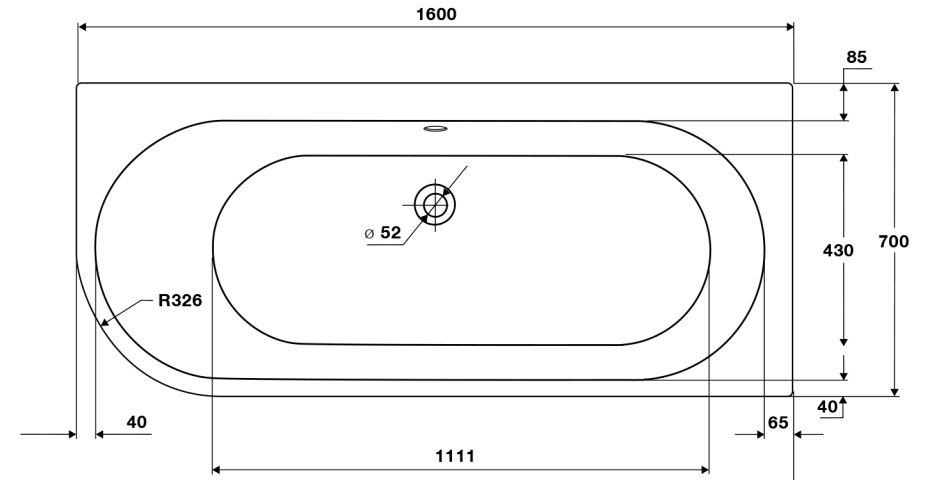

# TISSINO

Single Ended Bath Right Hand 1600 x 700

Designed to Inspire  
Made to Experience

TAN - 305

Right Hand

TISSINO

T 0345 582 8000  
E [info@tissino.co.uk](mailto:info@tissino.co.uk)  
W [tissino.co.uk](http://tissino.co.uk)