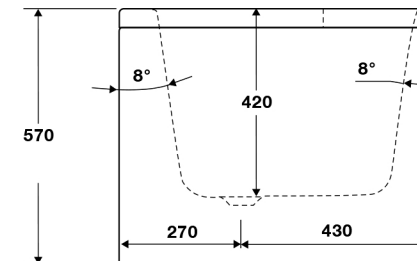

# TISSINO

Single Ended Bath Right Hand 1600 x 700

Designed to Inspire  
Made to Experience

TAN - 305

Right Hand

TISSINO

T 0345 582 8000  
E [info@tissino.co.uk](mailto:info@tissino.co.uk)  
W [tissino.co.uk](http://tissino.co.uk)