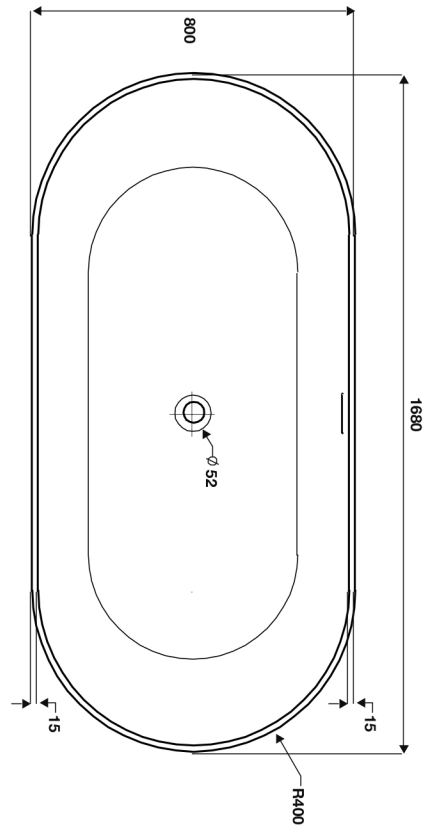

Angelo Series

Freestanding Acrylic Bath

1700 x 800mm

TAN-301

tissino

Designed to Inspire
Made to Experience

tissino

T 0345 582 8000
E info@tissino.co.uk
W tissino.co.uk

2 Lyncastle Road
Appleton Thorn
Warrington WA4 4SN

We reserve the right to
change this information
without prior notice