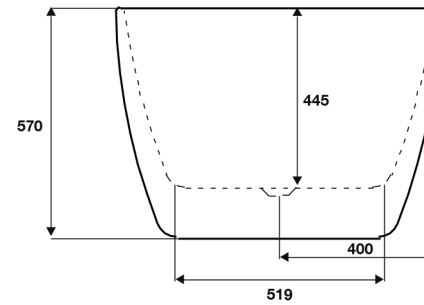

Angelo Series

Freestanding Acrylic Bath

1700 x 800mm

TAN-301

tissino

Designed to Inspire
Made to Experience

tissino

T 0345 582 8000
E info@tissino.co.uk
W tissino.co.uk

2 Lyncastle Road
Appleton Thorn
Warrington WA4 4SN

We reserve the right to
change this information
without prior notice