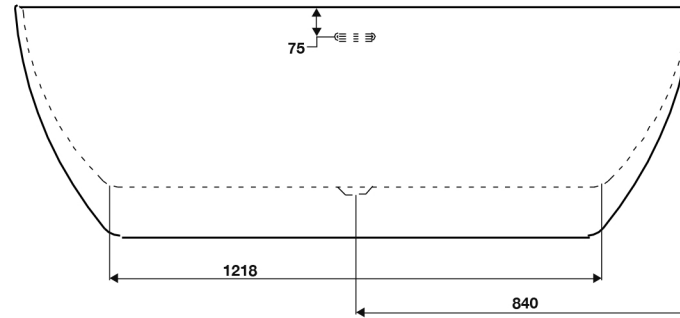

Angelo Series

Freestanding Acrylic Bath

1700 x 800mm

TAN-301

tissino

Designed to Inspire
Made to Experience

tissino

T 0345 582 8000
E info@tissino.co.uk
W tissino.co.uk

2 Lyncastle Road
Appleton Thorn
Warrington WA4 4SN

We reserve the right to
change this information
without prior notice