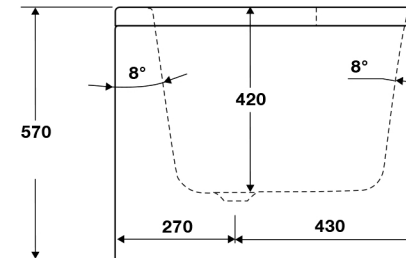

# TISSINO

Single Ended Bath Right Hand 1700 x 700

Designed to Inspire  
Made to Experience

TAN - 303

Right Hand

TISSINO

T 0345 582 8000  
E info@tissino.co.uk  
W tissino.co.uk

2 Lyncastle Road  
Appleton Thorn  
Warrington WA4 4SN