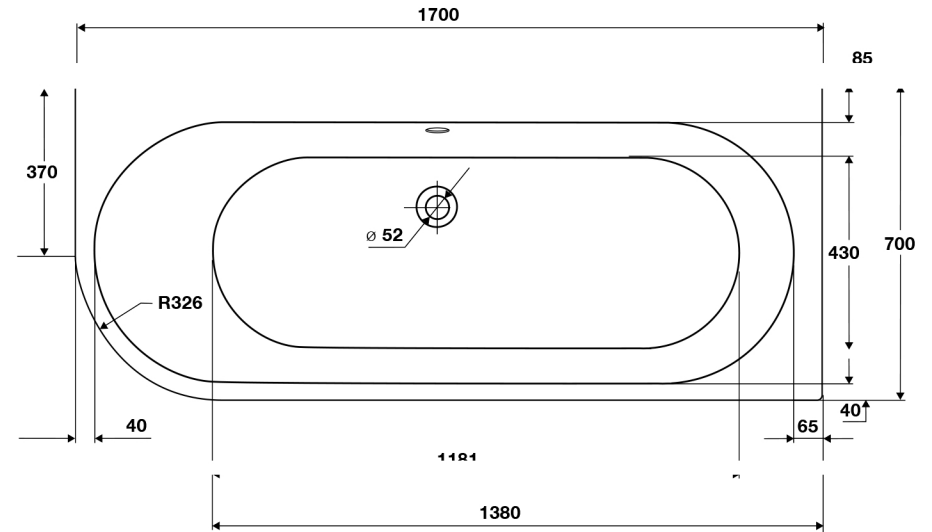

# TISSINO

Single Ended Bath Right Hand 1700 x 700

Designed to Inspire  
Made to Experience

TAN - 303

Right Hand

TISSINO

T 0345 582 8000  
E info@tissino.co.uk  
W tissino.co.uk

2 Lyncastle Road  
Appleton Thorn  
Warrington WA4 4SN