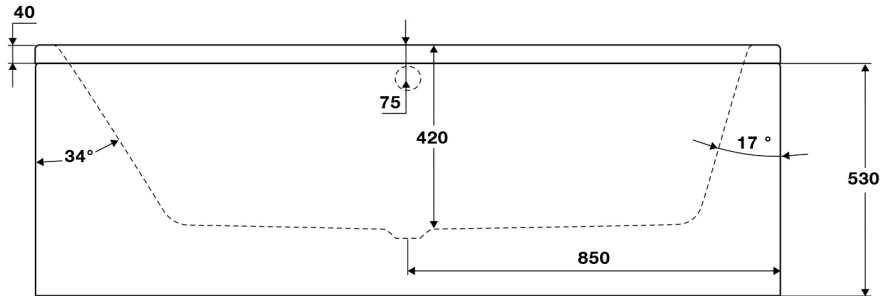

# TISSINO

Single Ended Bath Right Hand 1700 x 700

Designed to Inspire  
Made to Experience

TAN - 303

Right Hand

TISSINO

T 0345 582 8000  
E info@tissino.co.uk  
W tissino.co.uk

2 Lyncastle Road  
Appleton Thorn  
Warrington WA4 4SN