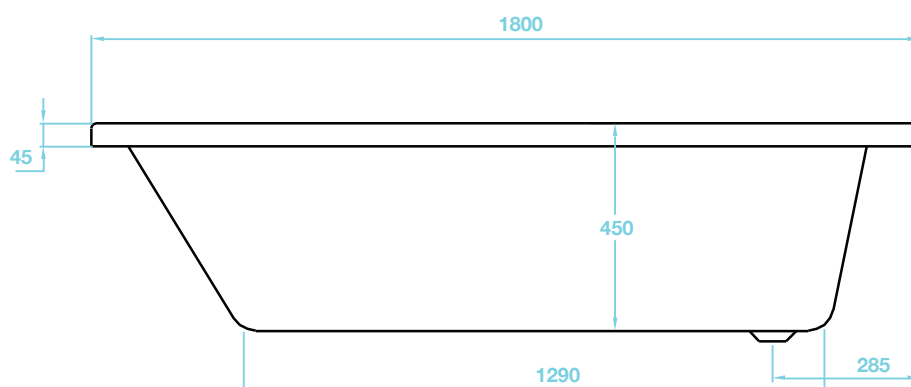

Lorenzo Series

1800 x 800 Bath - Single Ended

tissino

Designed to Inspire
Made to Experience

tissino

T 0345 582 8000
E info@tissino.co.uk
W tissino.co.uk

2 Lyncastle Road
Appleton Thorn
Warrington WA4 4SN

We reserve the right to
change this information
without prior notice