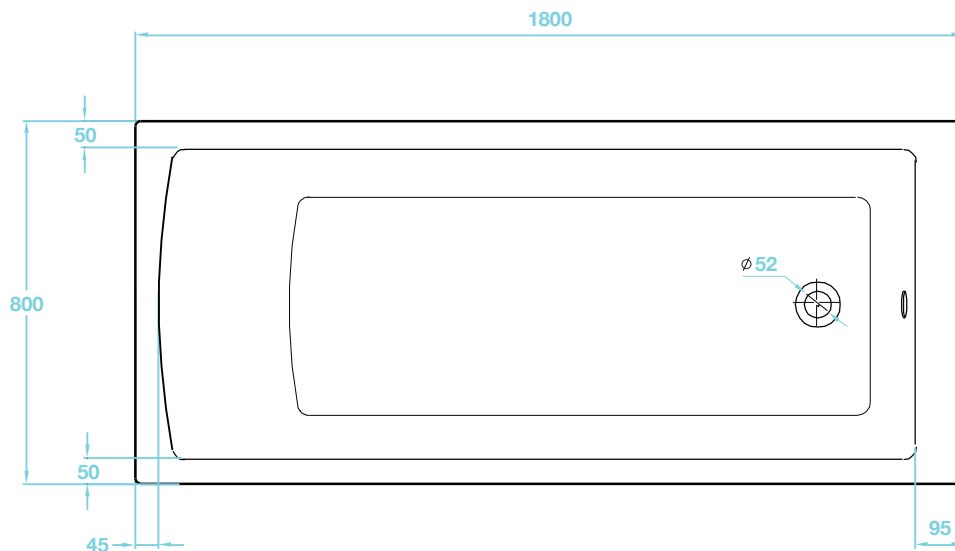

Lorenzo Series

1800 x 800 Bath - Single Ended

tissino

Designed to Inspire
Made to Experience

tissino

T 0345 582 8000
E info@tissino.co.uk
W tissino.co.uk

2 Lyncastle Road
Appleton Thorn
Warrington WA4 4SN

We reserve the right to
change this information
without prior notice