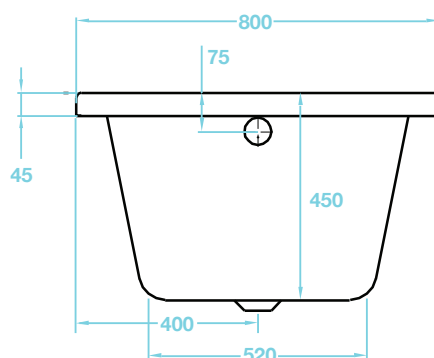

Lorenzo Series

1800 x 800 Bath - Single Ended

tissino

Designed to Inspire
Made to Experience

tissino

T 0345 582 8000
E info@tissino.co.uk
W tissino.co.uk

2 Lyncastle Road
Appleton Thorn
Warrington WA4 4SN

We reserve the right to
change this information
without prior notice