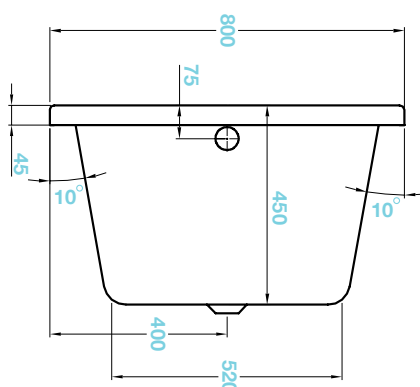

Lorenzo Series

1700 x 800 Bath - Single Ended

tissino

Designed to Inspire
Made to Experience

tissino

T 0345 582 8000
E info@tissino.co.uk
W tissino.co.uk

2 Lyncastle Road
Appleton Thorn
Warrington WA4 4SN

We reserve the right to
change this information
without prior notice