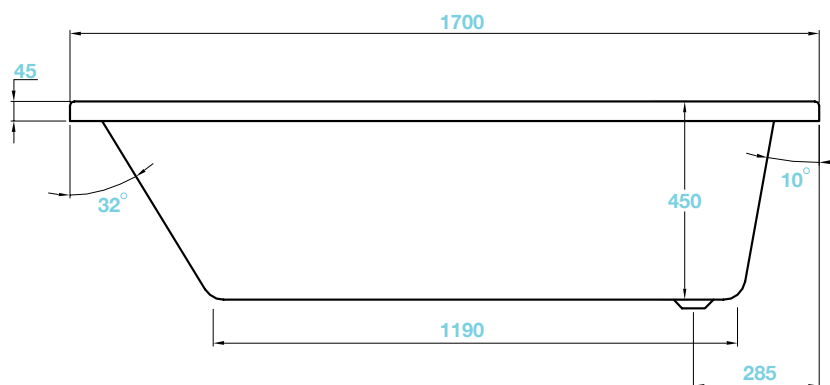

Lorenzo Series

1700 x 800 Bath - Single Ended

tissino

Designed to Inspire
Made to Experience

tissino

T 0345 582 8000
E info@tissino.co.uk
W tissino.co.uk

2 Lyncastle Road
Appleton Thorn
Warrington WA4 4SN

We reserve the right to
change this information
without prior notice