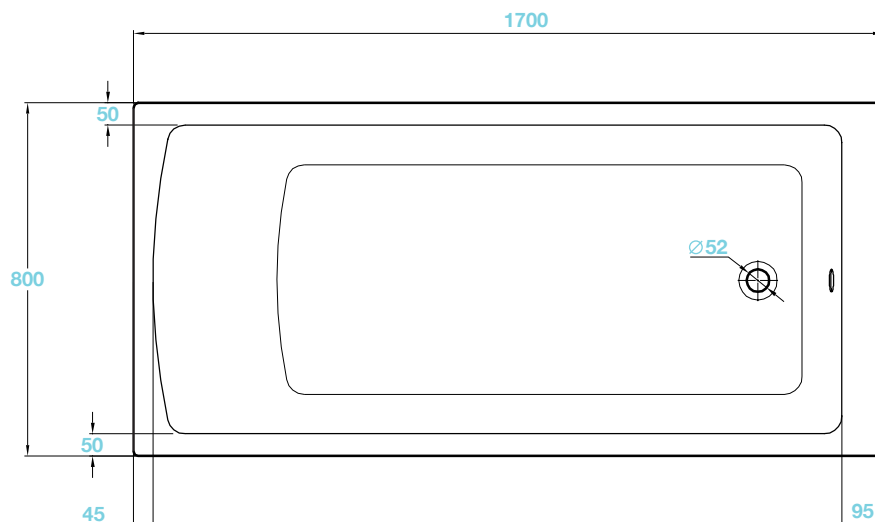

Lorenzo Series

1700 x 800 Bath - Single Ended

tissino

Designed to Inspire
Made to Experience

tissino

T 0345 582 8000
E info@tissino.co.uk
W tissino.co.uk

2 Lyncastle Road
Appleton Thorn
Warrington WA4 4SN

We reserve the right to
change this information
without prior notice