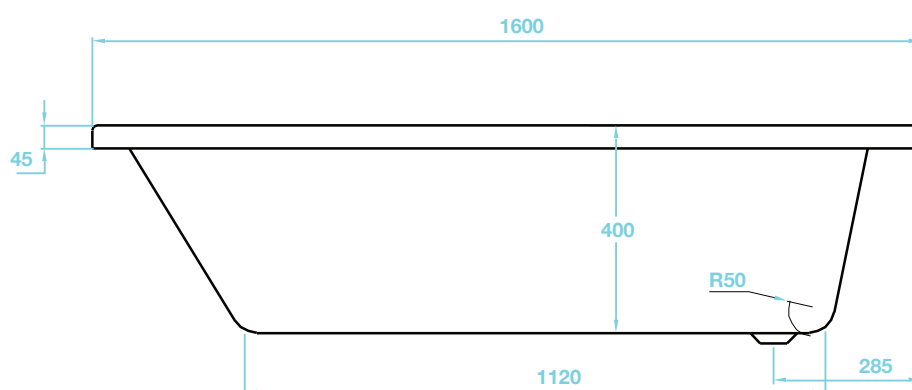

Lorenzo Series

1600 x 700 Bath - Single Ended

tissino

Designed to Inspire
Made to Experience

tissino

T 0345 582 8000
E info@tissino.co.uk
W tissino.co.uk

2 Lyncastle Road
Appleton Thorn
Warrington WA4 4SN

We reserve the right to
change this information
without prior notice