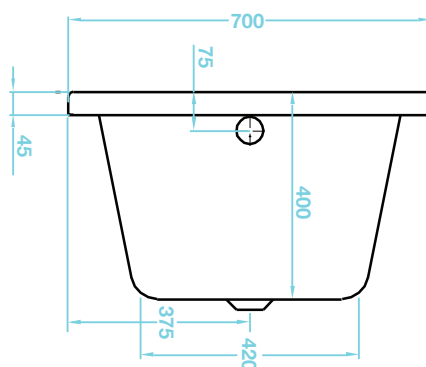

Lorenzo Series

1600 x 700 Bath - Single Ended

tissino

Designed to Inspire
Made to Experience

tissino

T 0345 582 8000
E info@tissino.co.uk
W tissino.co.uk

2 Lyncastle Road
Appleton Thorn
Warrington WA4 4SN

We reserve the right to
change this information
without prior notice