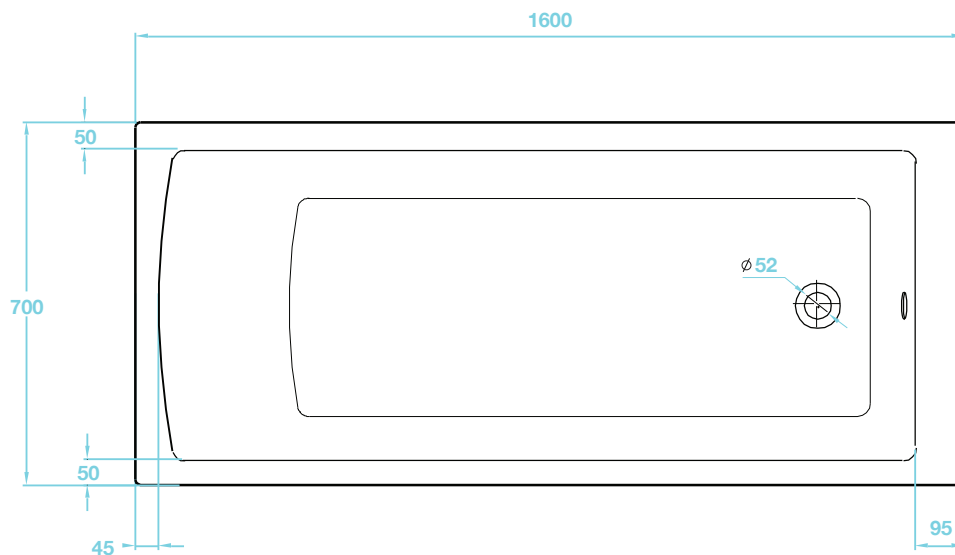

Lorenzo Series

1600 x 700 Bath - Single Ended

tissino

Designed to Inspire
Made to Experience

tissino

T 0345 582 8000
E info@tissino.co.uk
W tissino.co.uk

2 Lyncastle Road
Appleton Thorn
Warrington WA4 4SN

We reserve the right to
change this information
without prior notice