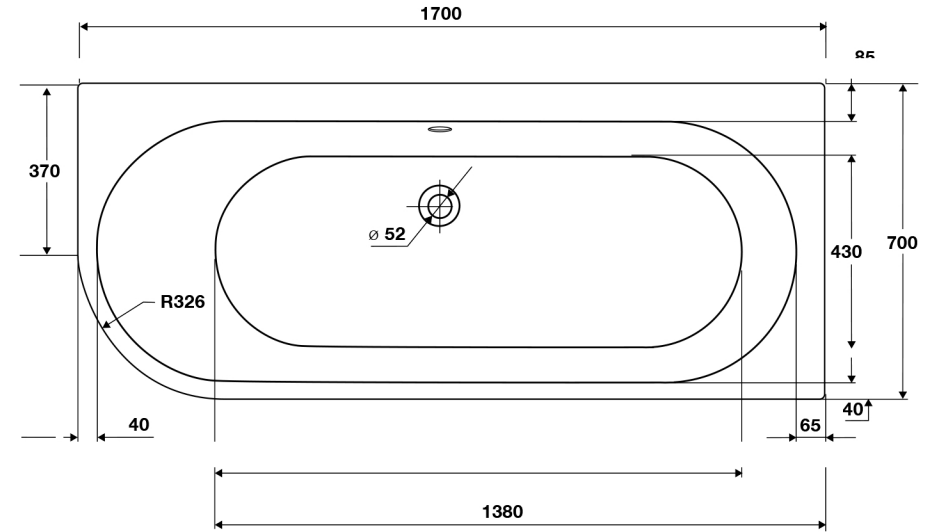

Angelo Series

TISSINO

Single Ended Bath Left Hand 1700 x 700

Designed to Inspire
Made to Experience

TAN - 304

Left Hand

TISSINO

T 0345 582 8000
E info@tissino.co.uk
W tissino.co.uk