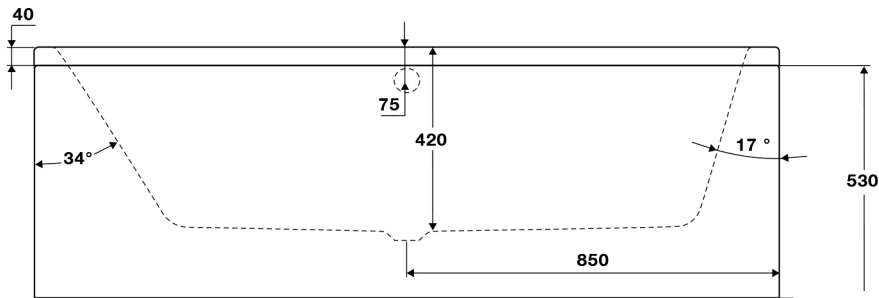

Angelo Series

TISSINO

Single Ended Bath Left Hand 1700 x 700

Designed to Inspire
Made to Experience

TAN - 304

Left Hand

TISSINO

T 0345 582 8000
E info@tissino.co.uk
W tissino.co.uk