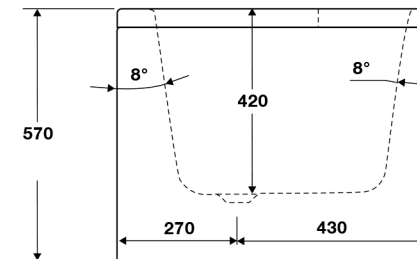

Angelo Series

TISSINO

Single Ended Bath Left Hand 1700 x 700

Designed to Inspire
Made to Experience

TAN - 304

Left Hand

TISSINO

T 0345 582 8000
E info@tissino.co.uk
W tissino.co.uk