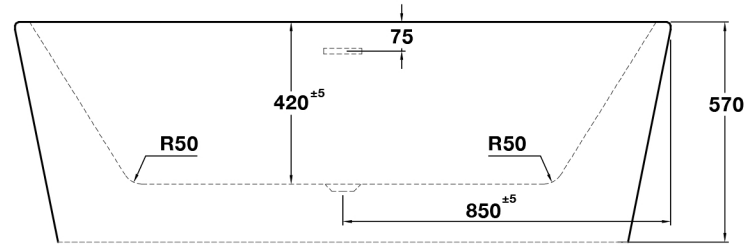

Angelo Series

D Shape Acrylic Bath

1700 x 800mm
TAN-310

TISSINO

Designed to Inspire
Made to Experience

TISSINO

T 0345 582 8000
E info@tissino.co.uk
W tissino.co.uk

2 Lyncastle Road
Appleton Thorn
Warrington WA4 4SN

We reserve the right to
change this information
without prior notice