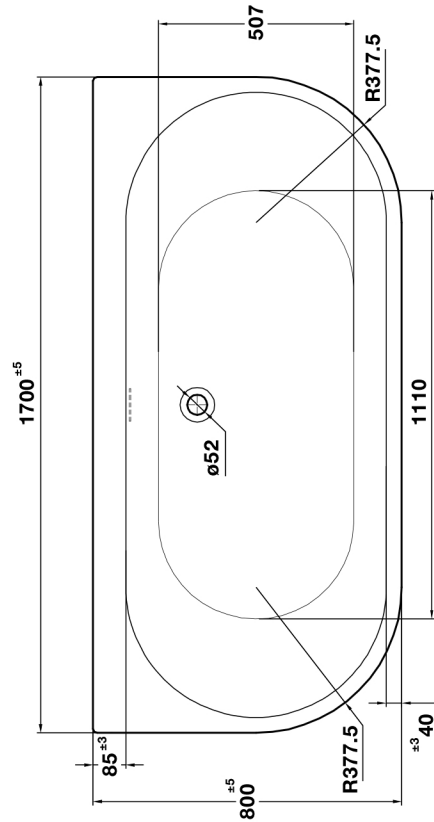

Angelo Series

D Shape Acrylic Bath

1700 x 800mm
TAN-310

TISSINO

Designed to Inspire
Made to Experience

TISSINO

T 0345 582 8000
E info@tissino.co.uk
W tissino.co.uk

2 Lyncastle Road
Appleton Thorn
Warrington WA4 4SN

We reserve the right to
change this information
without prior notice