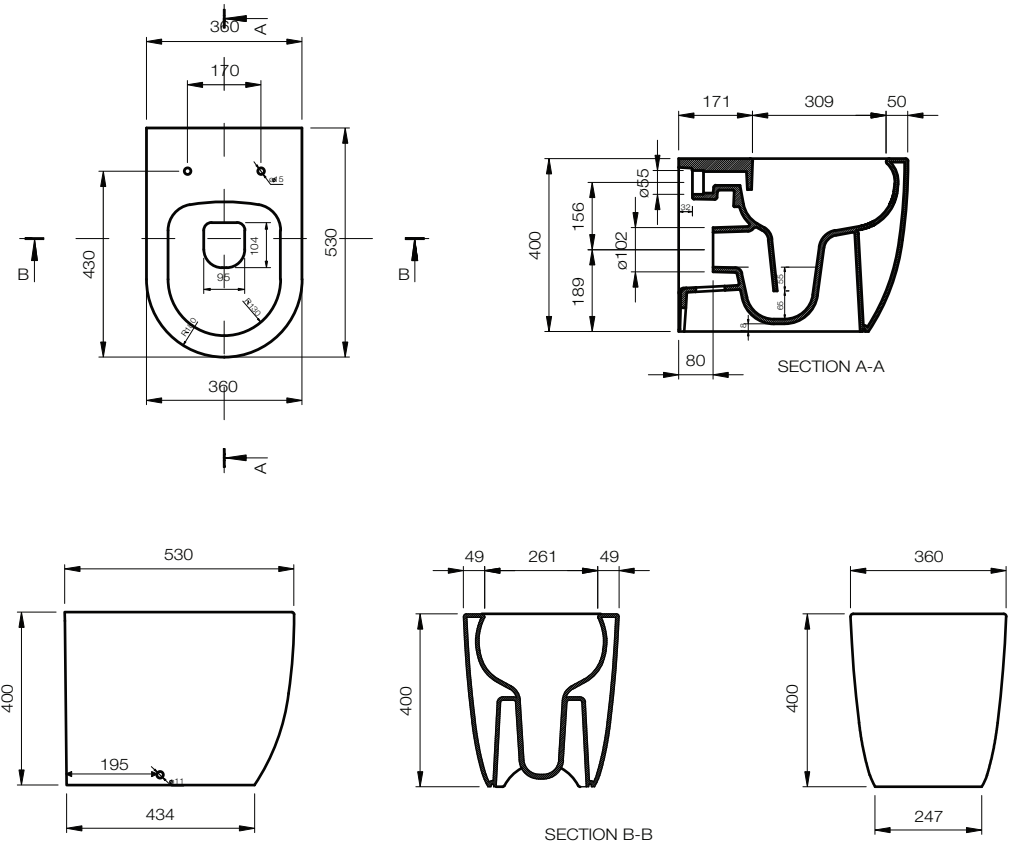

PRODUCT DATASHEET

TVL-211

Velino Back-to-Wall Toilet

tissino

Designed to Inspire
Made to Experience

A curved style rimless back-to-wall toilet set, available with a range of coloured fittings.

TECHNICAL DRAWING

PRODUCT DETAILS

Finishes	Pan	Gloss white ceramic
	Seat hinges	Chrome, Matt Black, Brushed Brass
Dimensions	Height	400 mm
	Width	360 mm
	Depth	530 mm
Material	Glazed ceramic	
Water connection	55mm to accept flush-cone from concealed cistern	
Waste connection	Ø102 mm	
Weight	35 kg	
Warranty	Lifetime	
Codes	Chrome fittings	TVL-211-CP
	Matt Black fittings	TVL-211-MN
	Brushed Brass fittings	TVL-211-BB
Complimentary Products	TVL-204	Velino Toilet seat
	TRC-106	Rocco2 concealed slim cistern
	TRC-107	Rocco2 concealed cistern