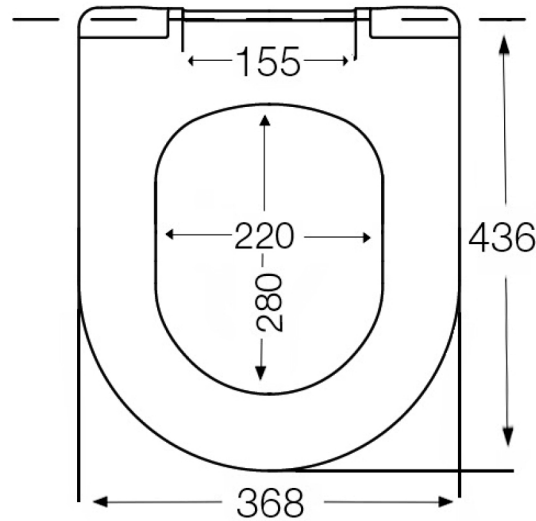

Velino Series

Soft Close Seat
TVL-204

tissino

Designed to Inspire
Made to Experience

tissino

T 0345 582 8000
E info@tissino.co.uk
W tissino.co.uk

2 Lyncastle Road
Appleton Thorn
Warrington WA4 4SN

We reserve the right to
change this information
without prior notice