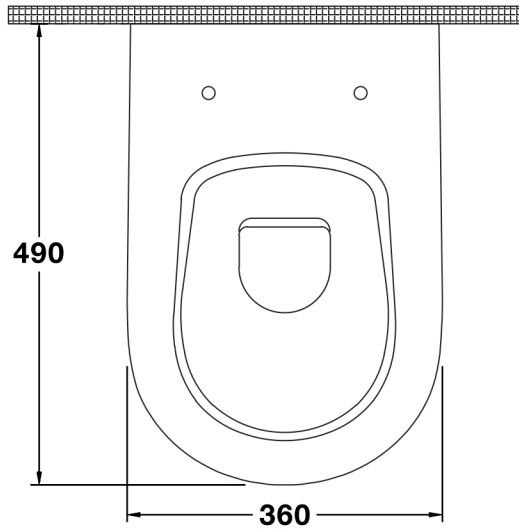

## Short Projection Rimless Wall Hung Pan & Soft Close Seat

TISSINO

T 0345 582 8000  
E [info@tissino.co.uk](mailto:info@tissino.co.uk)  
W [tissino.co.uk](http://tissino.co.uk)

2 Lyncastle Road  
Appleton Thorn  
Warrington WA4 4SN