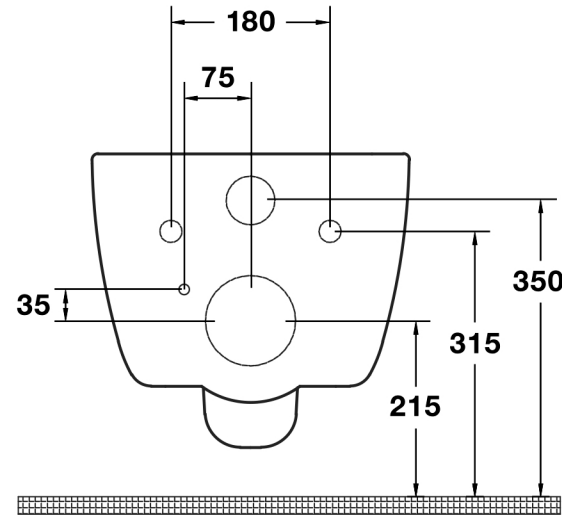

## Short Projection Rimless Wall Hung Pan & Soft Close Seat

TISSINO

T 0345 582 8000  
E [info@tissino.co.uk](mailto:info@tissino.co.uk)  
W [tissino.co.uk](http://tissino.co.uk)

2 Lyncastle Road  
Appleton Thorn  
Warrington WA4 4SN