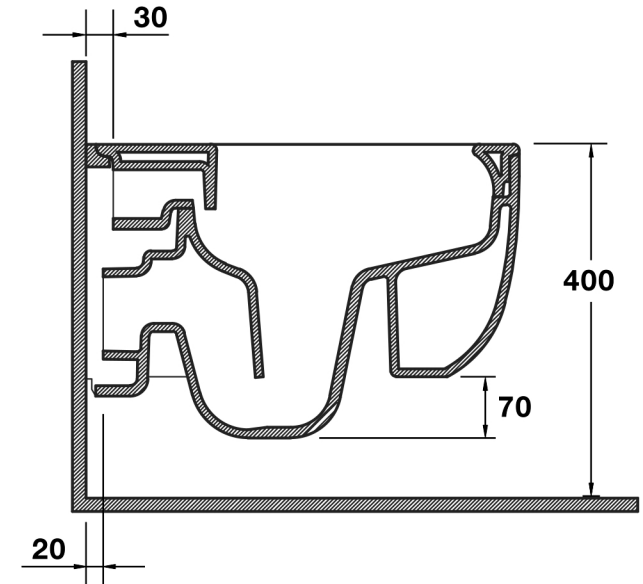

## Short Projection Rimless Wall Hung Pan & Soft Close Seat

TISSINO

T 0345 582 8000  
E [info@tissino.co.uk](mailto:info@tissino.co.uk)  
W [tissino.co.uk](http://tissino.co.uk)

2 Lyncastle Road  
Appleton Thorn  
Warrington WA4 4SN