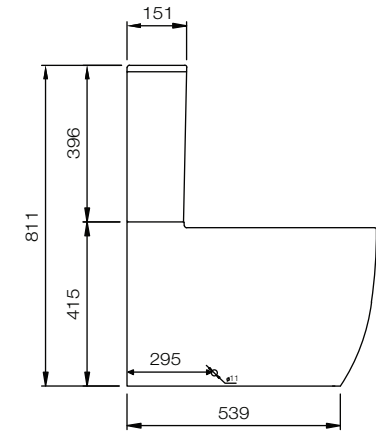

PRODUCT DATASHEET

TVL-201

Velino Close-Coupled Toilet set

tissino

Designed to Inspire
Made to Experience

A curved style rimless close-coupled toilet set, available with a range of coloured fittings.

TECHNICAL DRAWING

PRODUCT DETAILS

Finishes	Pan	Gloss white ceramic
	Cistern	Gloss white ceramic
	Seat hinges & Flush button	Chrome, Matt Black, Brushed Brass
Dimensions	Height	811 mm
	Width	372 mm
	Depth	631 mm
Material	Glazed ceramic	
Water connection	1/2" BSP male	
Waste connection	Ø 102 mm	
Dual - flush volume	Half flush	3 litres
	Full flush	6 litres
Weight	38 kg	
Warranty	Lifetime	
Codes	Chrome fittings	TVL-201-CP
	Matt Black fittings	TVL-201-MN
	Brushed Brass fittings	TVL-201-BB