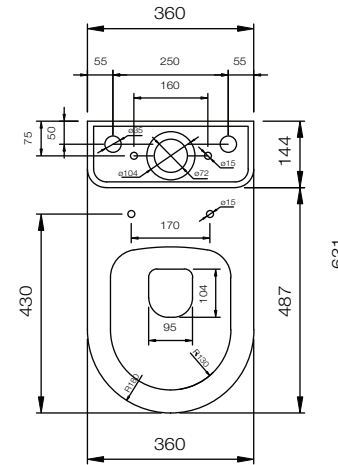

PRODUCT DATASHEET

TVL-201

Velino Close-Coupled Toilet set

tissino

Designed to Inspire
Made to Experience

A curved style rimless close-coupled toilet set, available with a range of coloured fittings.

TECHNICAL DRAWING

PRODUCT DETAILS

Finishes	Pan	Gloss white ceramic
	Cistern	Gloss white ceramic
	Seat hinges & Flush button	Chrome, Matt Black, Brushed Brass
Dimensions	Height	811 mm
	Width	372 mm
	Depth	631 mm
Material	Glazed ceramic	
Water connection	1/2" BSP male	
Waste connection	Ø 102 mm	
Dual - flush volume	Half flush	3 litres
	Full flush	6 litres
Weight	38 kg	
Warranty	Lifetime	
Codes	Chrome fittings	TVL-201-CP
	Matt Black fittings	TVL-201-MN
	Brushed Brass fittings	TVL-201-BB