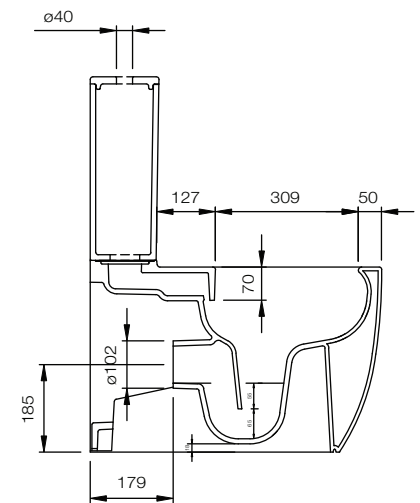

PRODUCT DATASHEET

TVL-201

Velino Close-Coupled Toilet set

tissino

Designed to Inspire
Made to Experience

A curved style rimless close-coupled toilet set, available with a range of coloured fittings.

TECHNICAL DRAWING

PRODUCT DETAILS

Finishes	Pan	Gloss white ceramic
	Cistern	Gloss white ceramic
	Seat hinges & Flush button	Chrome, Matt Black, Brushed Brass
Dimensions	Height	811 mm
	Width	372 mm
	Depth	631 mm
Material	Glazed ceramic	
Water connection	1/2" BSP male	
Waste connection	Ø 102 mm	
Dual - flush volume	Half flush	3 litres
	Full flush	6 litres
Weight	38 kg	
Warranty	Lifetime	
Codes	Chrome fittings	TVL-201-CP
	Matt Black fittings	TVL-201-MN
	Brushed Brass fittings	TVL-201-BB