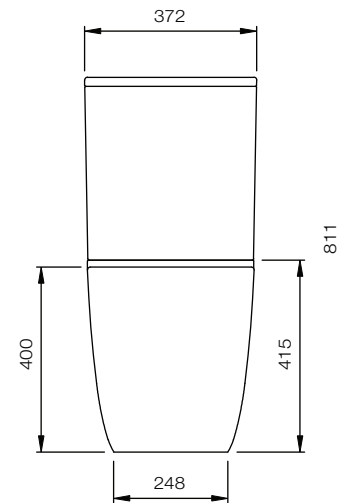

PRODUCT DATASHEET

TVL-201

Velino Close-Coupled Toilet set

tissino

Designed to Inspire
Made to Experience

A curved style rimless close-coupled toilet set, available with a range of coloured fittings.

TECHNICAL DRAWING

PRODUCT DETAILS

Finishes	Pan	Gloss white ceramic
	Cistern	Gloss white ceramic
	Seat hinges & Flush button	Chrome, Matt Black, Brushed Brass
Dimensions	Height	811 mm
	Width	372 mm
	Depth	631 mm
Material	Glazed ceramic	
Water connection	1/2" BSP male	
Waste connection	Ø 102 mm	
Dual - flush volume	Half flush	3 litres
	Full flush	6 litres
Weight	38 kg	
Warranty	Lifetime	
Codes	Chrome fittings	TVL-201-CP
	Matt Black fittings	TVL-201-MN
	Brushed Brass fittings	TVL-201-BB