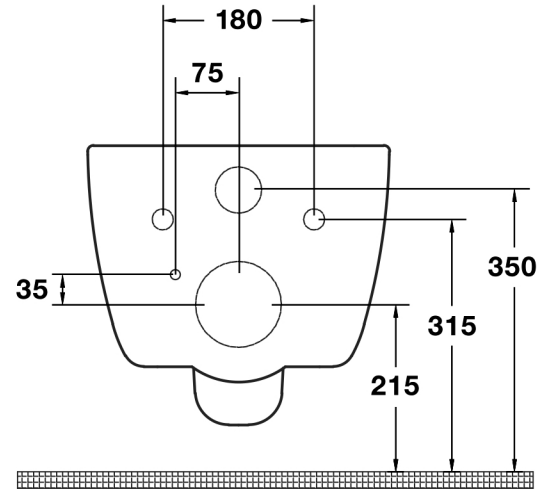

Velino Series

TISSINO

Designed to Inspire
Made to Experience

Rimless Wall Hung Pan & Soft Close Seat

TISSINO

T 0345 582 8000
E info@tissino.co.uk
W tissino.co.uk

2 Lyncastle Road
Appleton Thorn
Warrington WA4 4SN