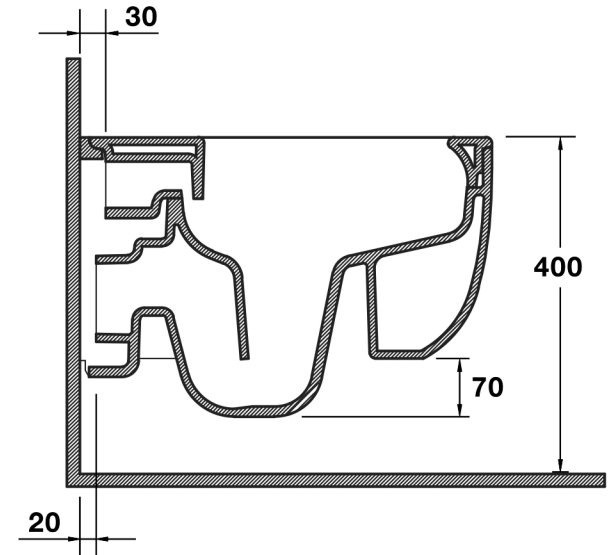

Velino Series

TISSINO

Designed to Inspire
Made to Experience

Rimless Wall Hung Pan & Soft Close Seat

TISSINO

T 0345 582 8000
E info@tissino.co.uk
W tissino.co.uk

2 Lyncastle Road
Appleton Thorn
Warrington WA4 4SN