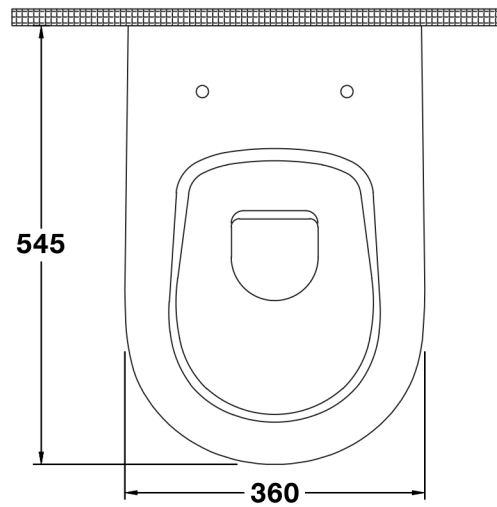

Velino Series

TISSINO

Designed to Inspire
Made to Experience

Rimless Wall Hung Pan & Soft Close Seat

TISSINO

T 0345 582 8000
E info@tissino.co.uk
W tissino.co.uk

2 Lyncastle Road
Appleton Thorn
Warrington WA4 4SN