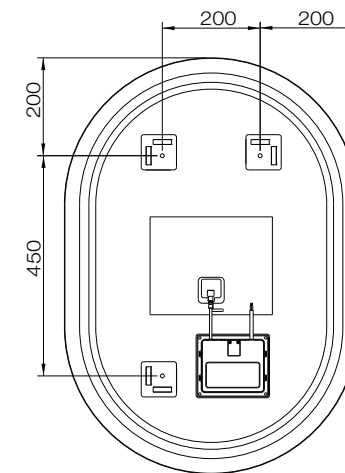

PRODUCT DATASHEET

TTZ-360

Terzo capsule backlit mirror

tissino

Designed to Inspire
Made to Experience

A capsule-shaped matt black backlit mirror with double touch controls and de-mister.

TECHNICAL DRAWING

PRODUCT DETAILS

Finishes	Mirrored glass, matt black edging	
Lighting	Type	LED glow strip behind glass
	Colour temperature rating	4000K Neutral white
Switch type	Touch switch	
Dimensions	Height	850 mm
	Width	600 mm
	Depth	30 mm
Electrical connection	1 m cable, lower left at rear	
Voltage	220 ~ 240 V AC; 50/60 Hz	
LED Power	20 W	
De-mister power	22 W	
IP rating	IP44	
Weight	7.4 kg	
Warranty	2 years	
Code	TTZ-360-MN	