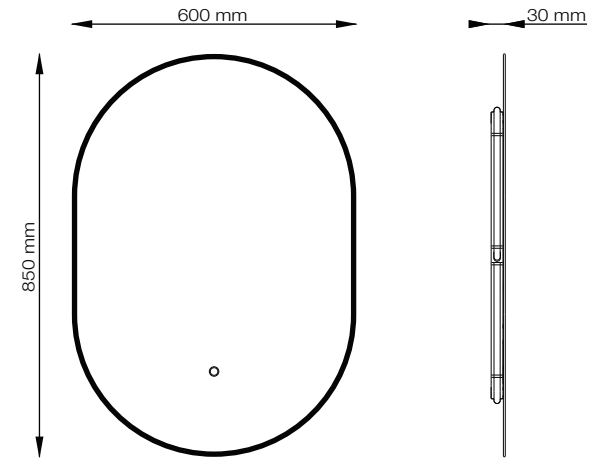

TECHNICAL DRAWING

PRODUCT DETAILS

Finishes	Mirrored glass, matt black edging	
Lighting	Type	LED glow strip behind glass
	Colour temperature rating	4000K Neutral white
Switch type	Touch switch	
Dimensions	Height	850 mm
	Width	600 mm
	Depth	30 mm
Electrical connection	1 m cable, lower left at rear	
Voltage	220 ~ 240 V AC; 50/60 Hz	
LED Power	20 W	
De-mister power	22 W	
IP rating	IP44	
Weight	7.4 kg	
Warranty	2 years	
Code	TTZ-360-MN	

tissino

Lyncastle Road, Appleton Thorn, Warrington WA4 4SN

info@tissino.co.uk

+44 (0) 345 582 8000

tissino.co.uk

YOUR BATHROOM
MADE BEAUTIFUL