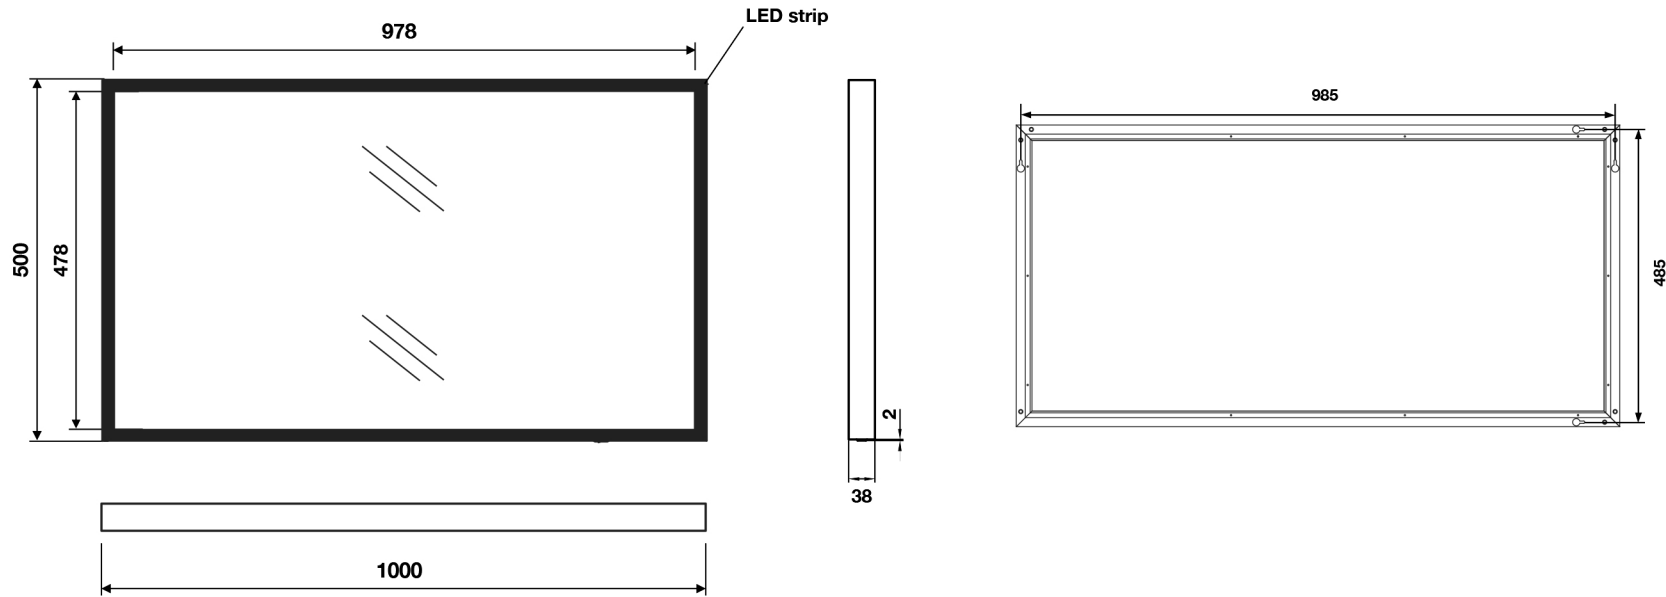

## 1000mm LED Mirror

**tissino**

Designed to Inspire  
Made to Experience

**tissino**

T 0345 582 8000  
E info@tissino.co.uk  
W tissino.co.uk

2 Lyncastle Road  
Appleton Thorn  
Warrington WA4 4SN

We reserve the right to  
change this information  
without prior notice