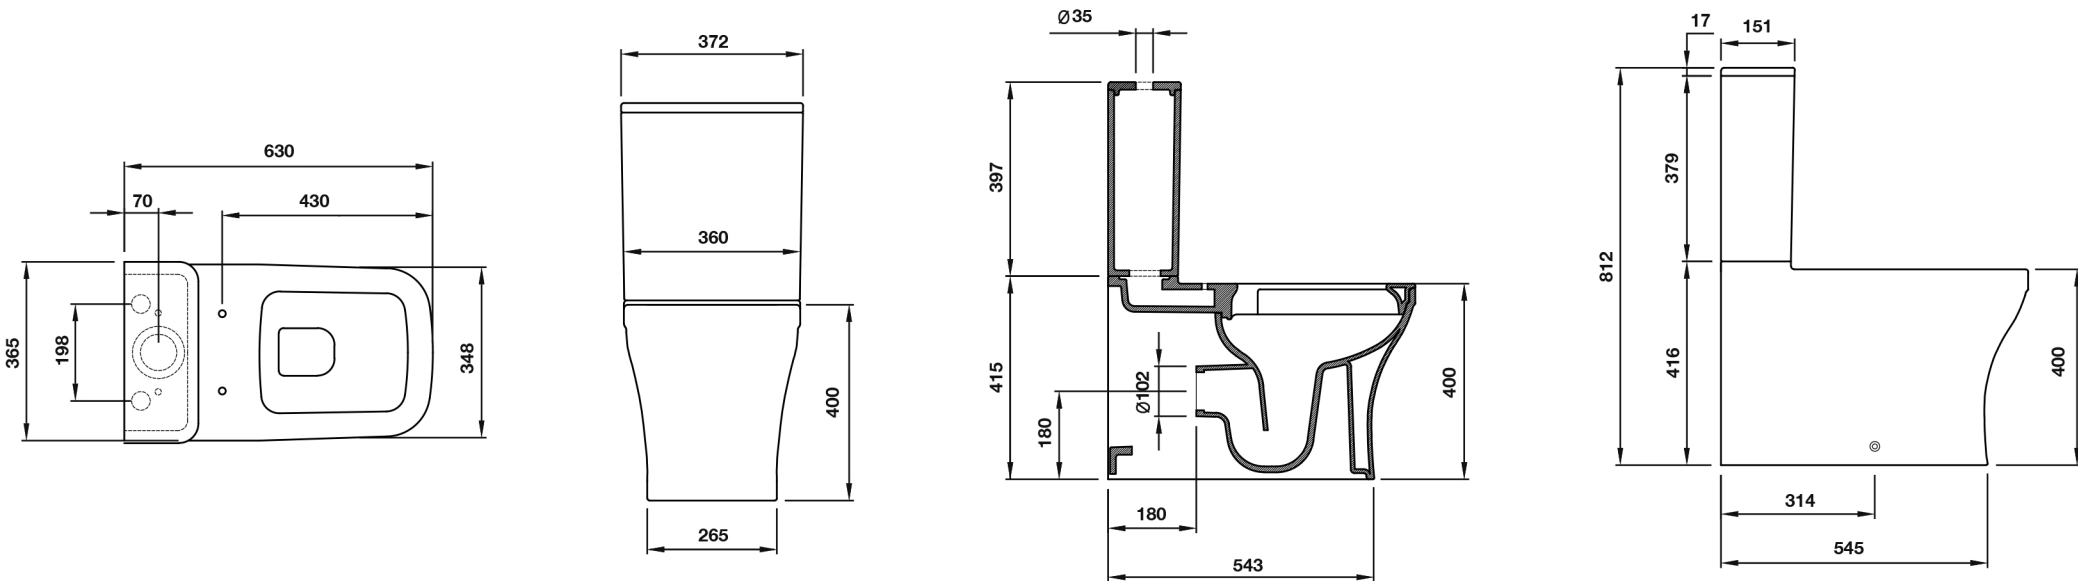

Savuto Series

Close-coupled WC - Pan , Cistern & Seat

TSO-201 - Close coupled pan, cistern & seat

TSO-101 - Close Coupled Pan

TSO-102 - Cistern

TSO-103 - Soft Close Seat

TISSINO

Designed to Inspire
Made to Experience