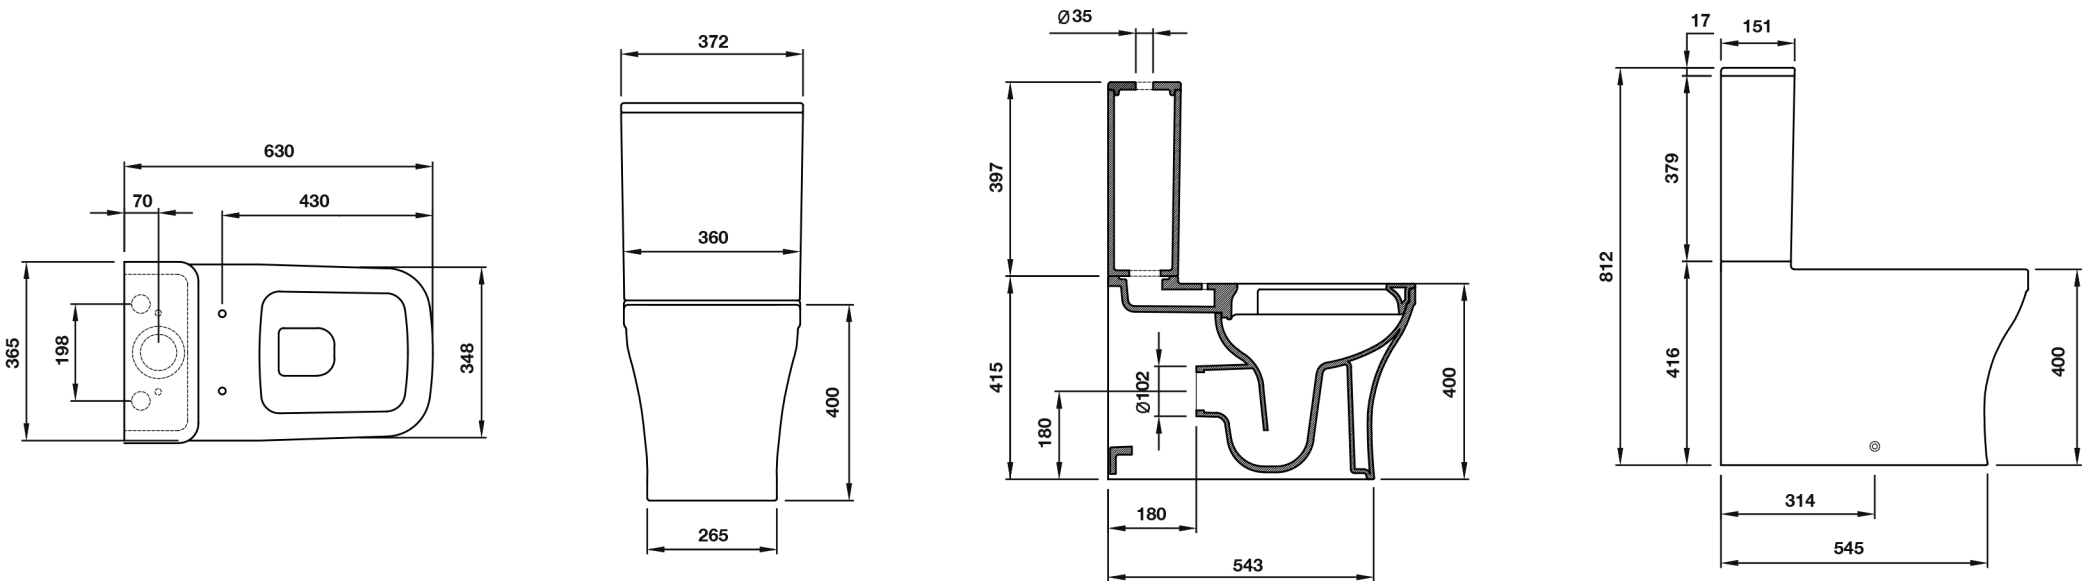

Savuto Series

Close-coupled WC - Pan , Cistern & Seat

TSO-201 - Close coupled pan, cistern & seat

TSO-101 - Close Coupled Pan

TSO-102 - Cistern

TSO-103 - Soft Close Seat

TISSINO

Designed to Inspire
Made to Experience