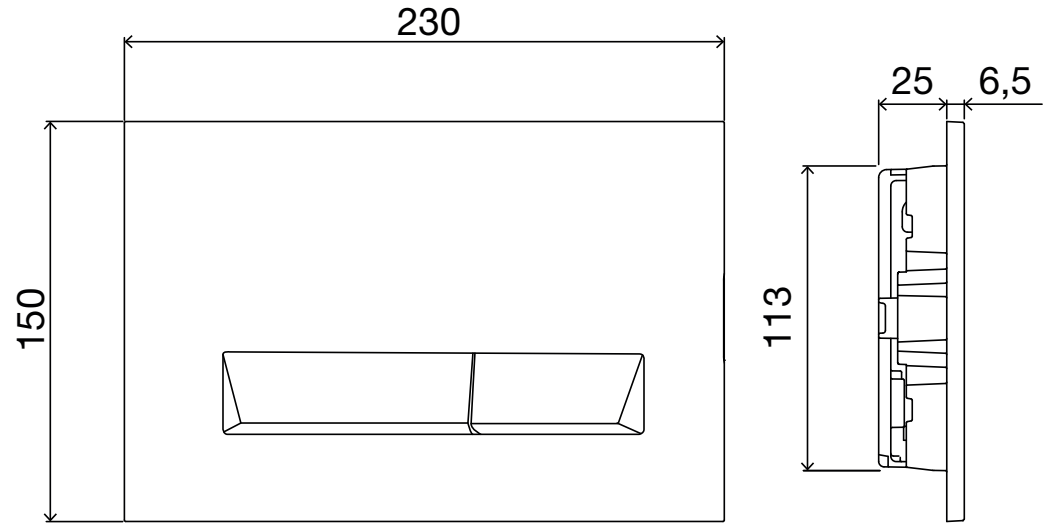

Rocco2 Series

Quadrato Wall Plate

Chrome   TRC-202-CP
Matt Black   TRC-202-MN
Brushed Brass   TRC-202-BB

tissino

Designed to Inspire
Made to Experience

tissino

T 0345 582 8000
E info@tissino.co.uk
W tissino.co.uk

2 Lyncastle Road
Appleton Thorn
Warrington WA4 4SN

We reserve the right to
change this information
without prior notice