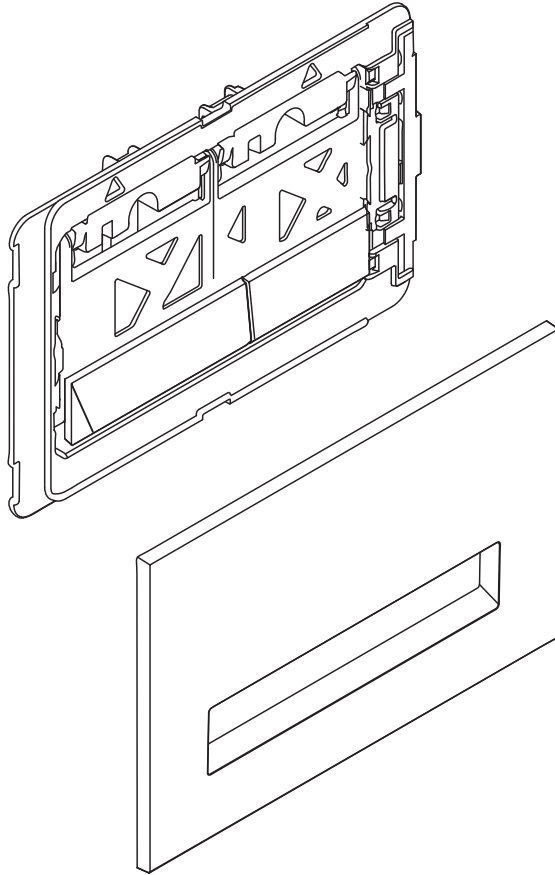

Rocco2 Series

Quadrato Wall Plate

Chrome   TRC-202-CP
Matt Black   TRC-202-MN
Brushed Brass   TRC-202-BB

tissino

Designed to Inspire
Made to Experience

tissino

T 0345 582 8000
E info@tissino.co.uk
W tissino.co.uk

2 Lyncastle Road
Appleton Thorn
Warrington WA4 4SN

We reserve the right to
change this information
without prior notice