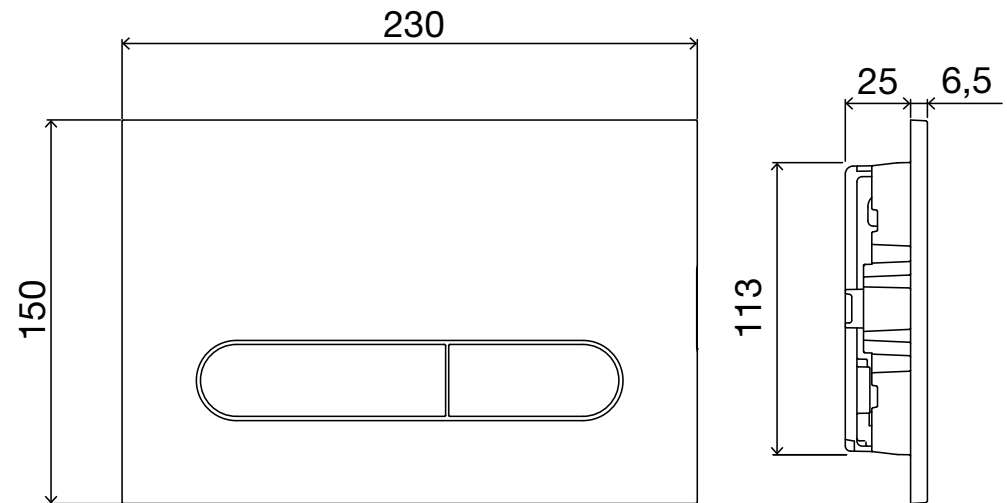

Rocco2 Series

Curvo Wall Plate

Chrome TRC-201-CP
Brushed Brass TRC-201-BB

tissino

Designed to Inspire
Made to Experience

tissino

T 0345 582 8000
E info@tissino.co.uk
W tissino.co.uk

2 Lyncastle Road
Appleton Thorn
Warrington WA4 4SN

We reserve the right to
change this information
without prior notice