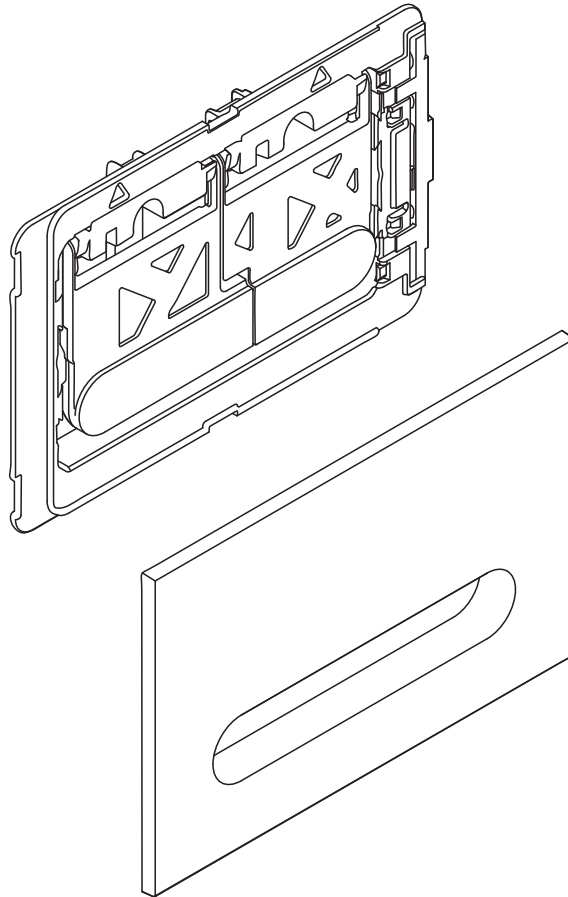

Rocco2 Series

Curvo Wall Plate

Chrome TRC-201-CP
Brushed Brass TRC-201-BB

tissino

Designed to Inspire
Made to Experience

tissino

T 0345 582 8000
E info@tissino.co.uk
W tissino.co.uk

2 Lyncastle Road
Appleton Thorn
Warrington WA4 4SN

We reserve the right to
change this information
without prior notice