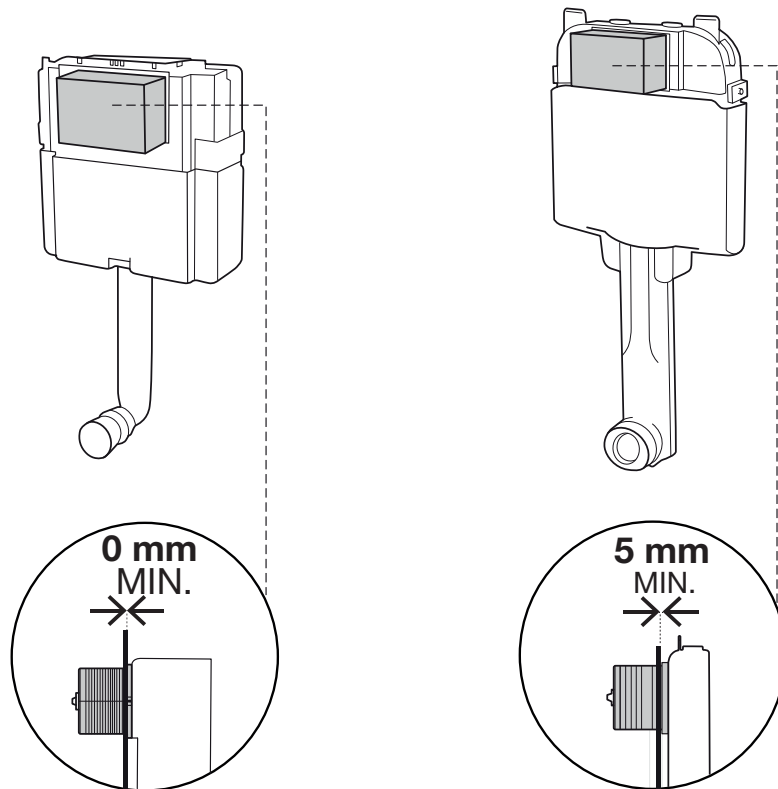

Rocco2 Series

Curvo Wall Plate

Chrome
Brushed Brass

TRC-201-CP
TRC-201-BB

TISSINO

TISSINO

T 0345 582 8000
E info@tissino.co.uk
W tissino.co.uk

2 Lyncastle Road
Appleton Thorn
Warrington WA4 4SN