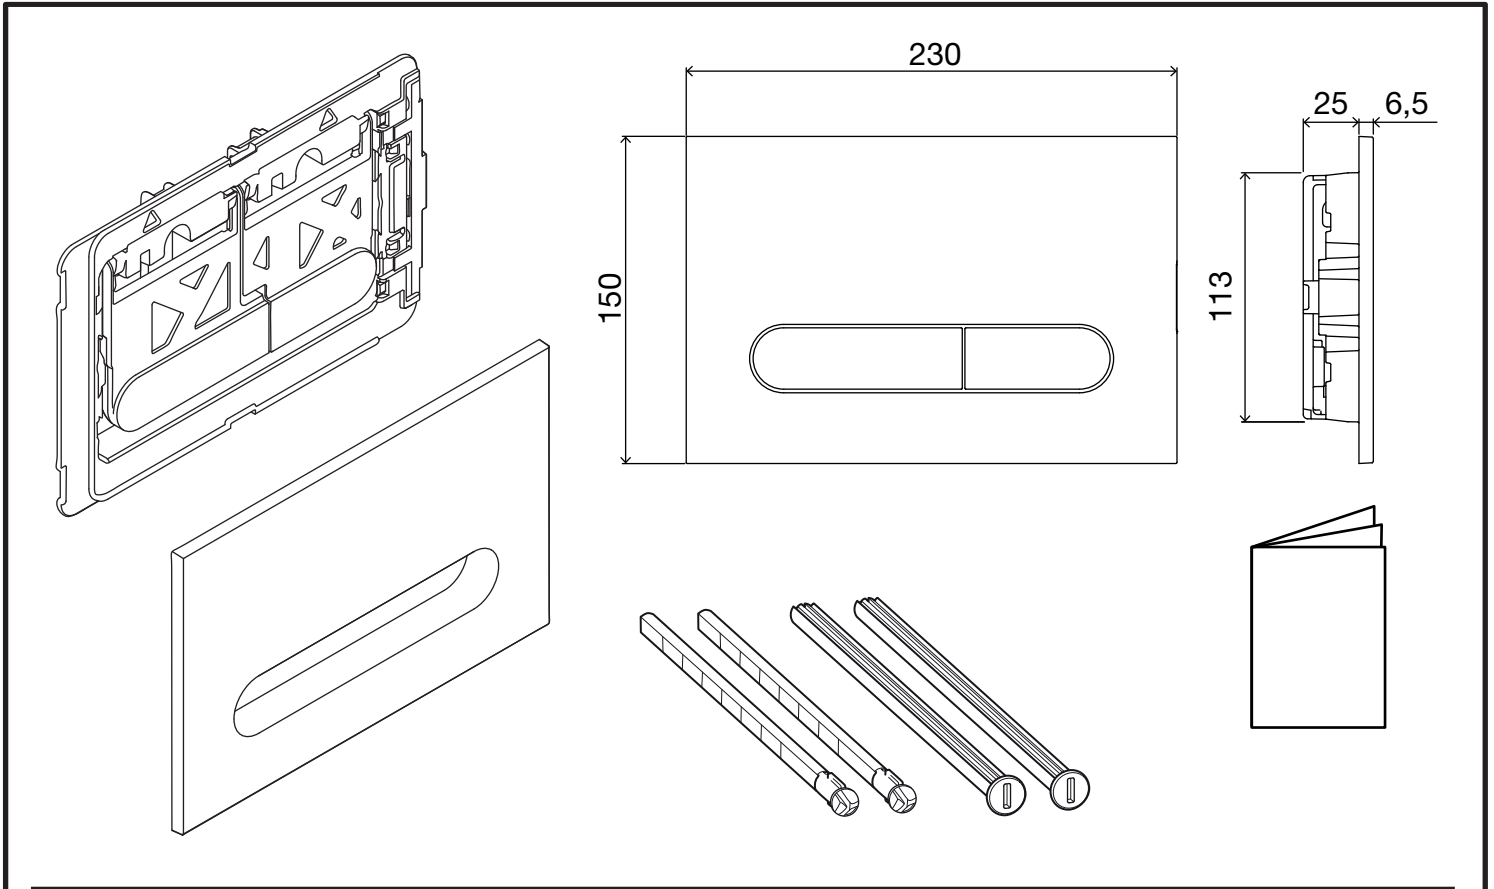

Rocco2 Series

Curvo Wall Plate

Chrome
Brushed Brass

TRC-201-CP
TRC-201-BB

TISSINO

TISSINO

T 0345 582 8000
E info@tissino.co.uk
W tissino.co.uk

2 Lyncastle Road
Appleton Thorn
Warrington WA4 4SN