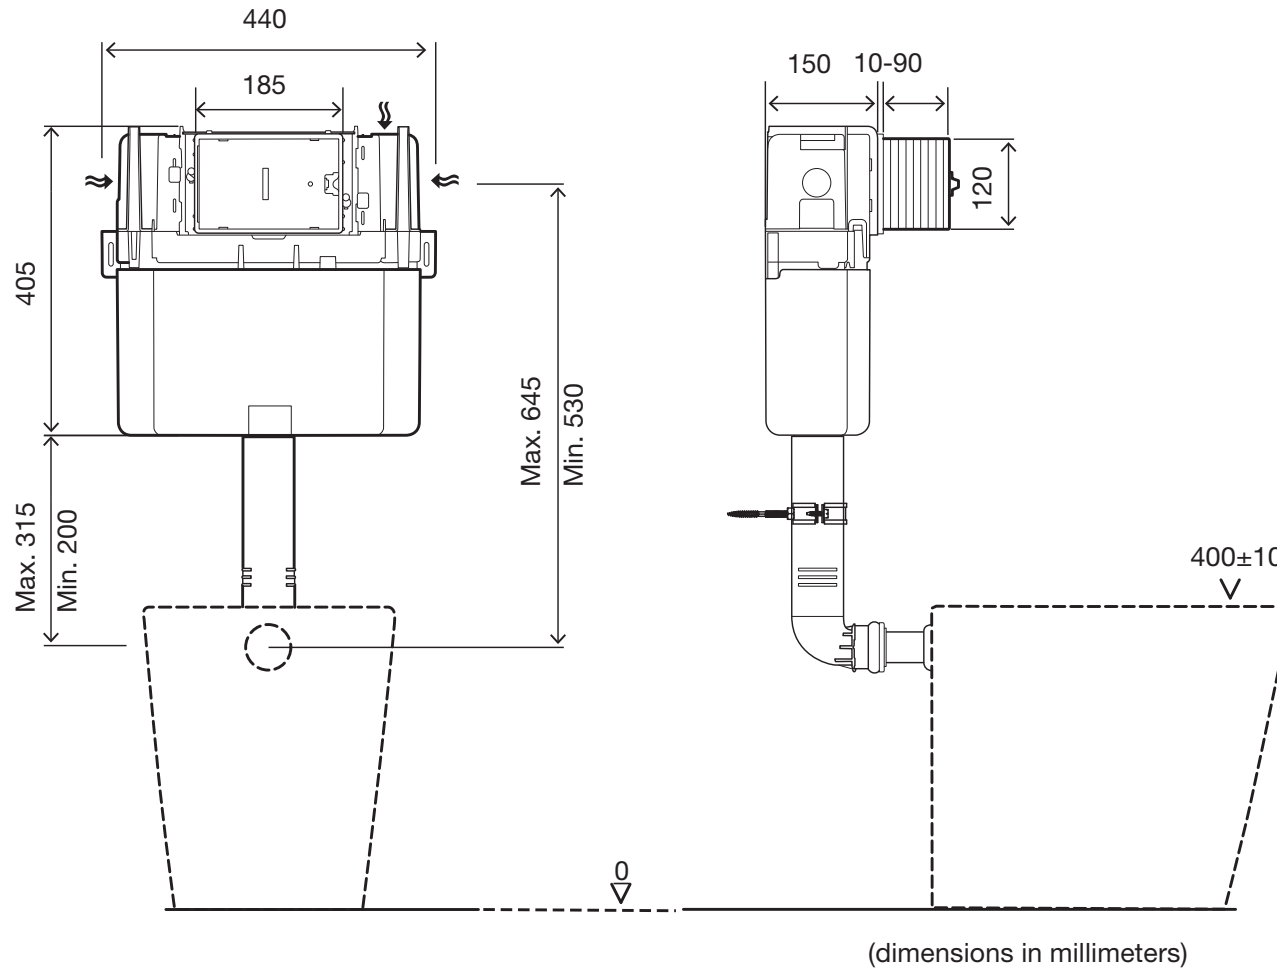

Rocco2 Series

Concealed Cistern - Top or Front Flush

TRC-107

TISSINO

Designed to Inspire
Made to Experience

TISSINO

T 0345 582 8000
E info@tissino.co.uk
W tissino.co.uk

2 Lyncastle Road
Appleton Thorn
Warrington WA4 4SN

We reserve the right to
change this information
without prior notice