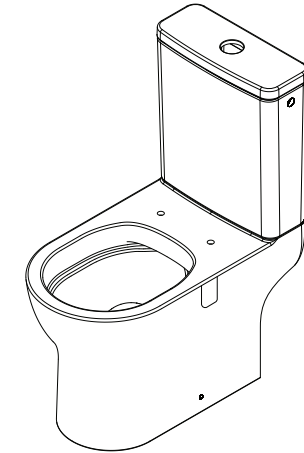

# PRODUCT DATASHEET

TOR-401

Orta close coupled toilet

## PRODUCT DETAILS

<b>Finishes</b>	Pan	Gloss white ceramic
	Seat hinges & Flush button	Chrome
<b>Dimensions</b>	Height	797 mm
	Width	360 mm
	Depth	610 mm
<b>Material</b>	Glazed ceramic	
<b>Water connection</b>	1/2" BSP male	
<b>Waste connection</b>	Ø 100 mm	
<b>Flush volumes</b>	Full flush	5 litres
	Half flush	3 litres
<b>Weight</b>	25.3 kg	
<b>Warranty</b>	10 Years	
<b>Code</b>	TOR-401	
<b>Pack contents</b>	Close-coupled pan	
	Cistern	
	Soft-close wrapover seat	