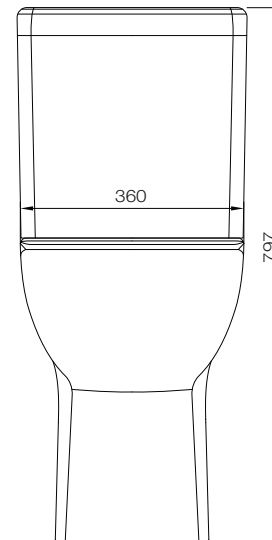

# PRODUCT DATASHEET

TOR-401

Orta close coupled toilet

## PRODUCT DETAILS

<b>Finishes</b>	Pan	Gloss white ceramic
	Seat hinges & Flush button	Chrome
<b>Dimensions</b>	Height	797 mm
	Width	360 mm
	Depth	610 mm
<b>Material</b>	Glazed ceramic	
<b>Water connection</b>	1/2" BSP male	
<b>Waste connection</b>	Ø 100 mm	
<b>Flush volumes</b>	Full flush	5 litres
	Half flush	3 litres
<b>Weight</b>	25.3 kg	
<b>Warranty</b>	10 Years	
<b>Code</b>	TOR-401	
<b>Pack contents</b>	Close-coupled pan	
	Cistern	
	Soft-close wrapover seat	