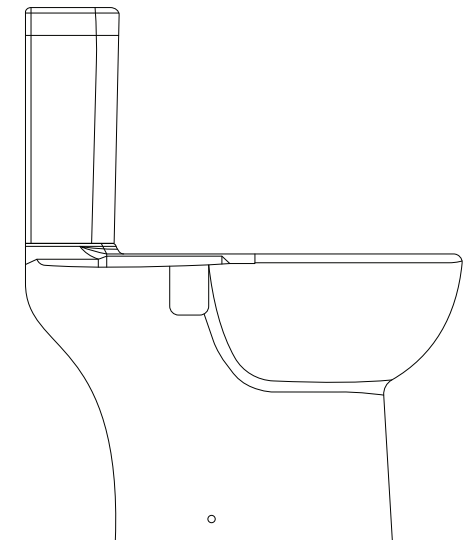

# PRODUCT DATASHEET

TOR-401

Orta close coupled toilet

# tissino

Designed to Inspire  
Made to Experience

A simple yet slick design of toilet that works well with different bathrooms styles.

## PRODUCT DETAILS

<b>Finishes</b>	Pan	Gloss white ceramic
	Seat hinges & Flush button	Chrome
<b>Dimensions</b>	Height	797 mm
	Width	360 mm
	Depth	610 mm
<b>Material</b>	Glazed ceramic	
<b>Water connection</b>	1/2" BSP male	
<b>Waste connection</b>	Ø 100 mm	
<b>Flush volumes</b>	Full flush	5 litres
	Half flush	3 litres
<b>Weight</b>	25.3 kg	
<b>Warranty</b>	10 Years	
<b>Code</b>	TOR-401	
<b>Pack contents</b>	Close-coupled pan	
	Cistern	
	Soft-close wrapover seat	