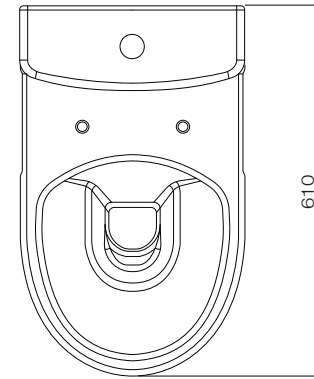

# PRODUCT DATASHEET

TOR-401

Orta close coupled toilet

## PRODUCT DETAILS

<b>Finishes</b>	Pan	Gloss white ceramic
	Seat hinges & Flush button	Chrome
<b>Dimensions</b>	Height	797 mm
	Width	360 mm
	Depth	610 mm
<b>Material</b>	Glazed ceramic	
<b>Water connection</b>	1/2" BSP male	
<b>Waste connection</b>	Ø 100 mm	
<b>Flush volumes</b>	Full flush	5 litres
	Half flush	3 litres
<b>Weight</b>	25.3 kg	
<b>Warranty</b>	10 Years	
<b>Code</b>	TOR-401	
<b>Pack contents</b>	Close-coupled pan	
	Cistern	
	Soft-close wrapover seat	