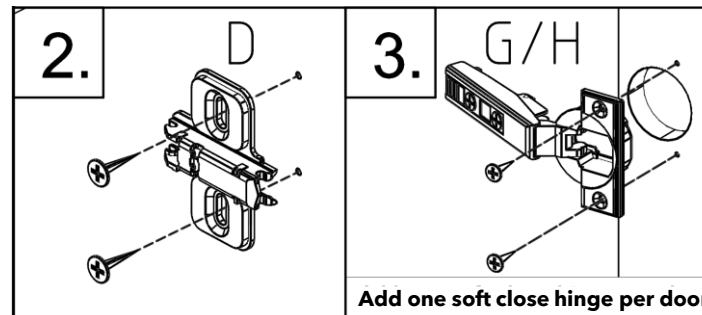

Mozzano Furniture

Installation Instructions

TISSINO

T 0345 582 8000
E info@tissino.co.uk
W tissino.co.uk

Lyncastle Road
Appleton Thorn
Warrington WA4 4SN

Mozzano Furniture

Installation Instructions

TISSINO