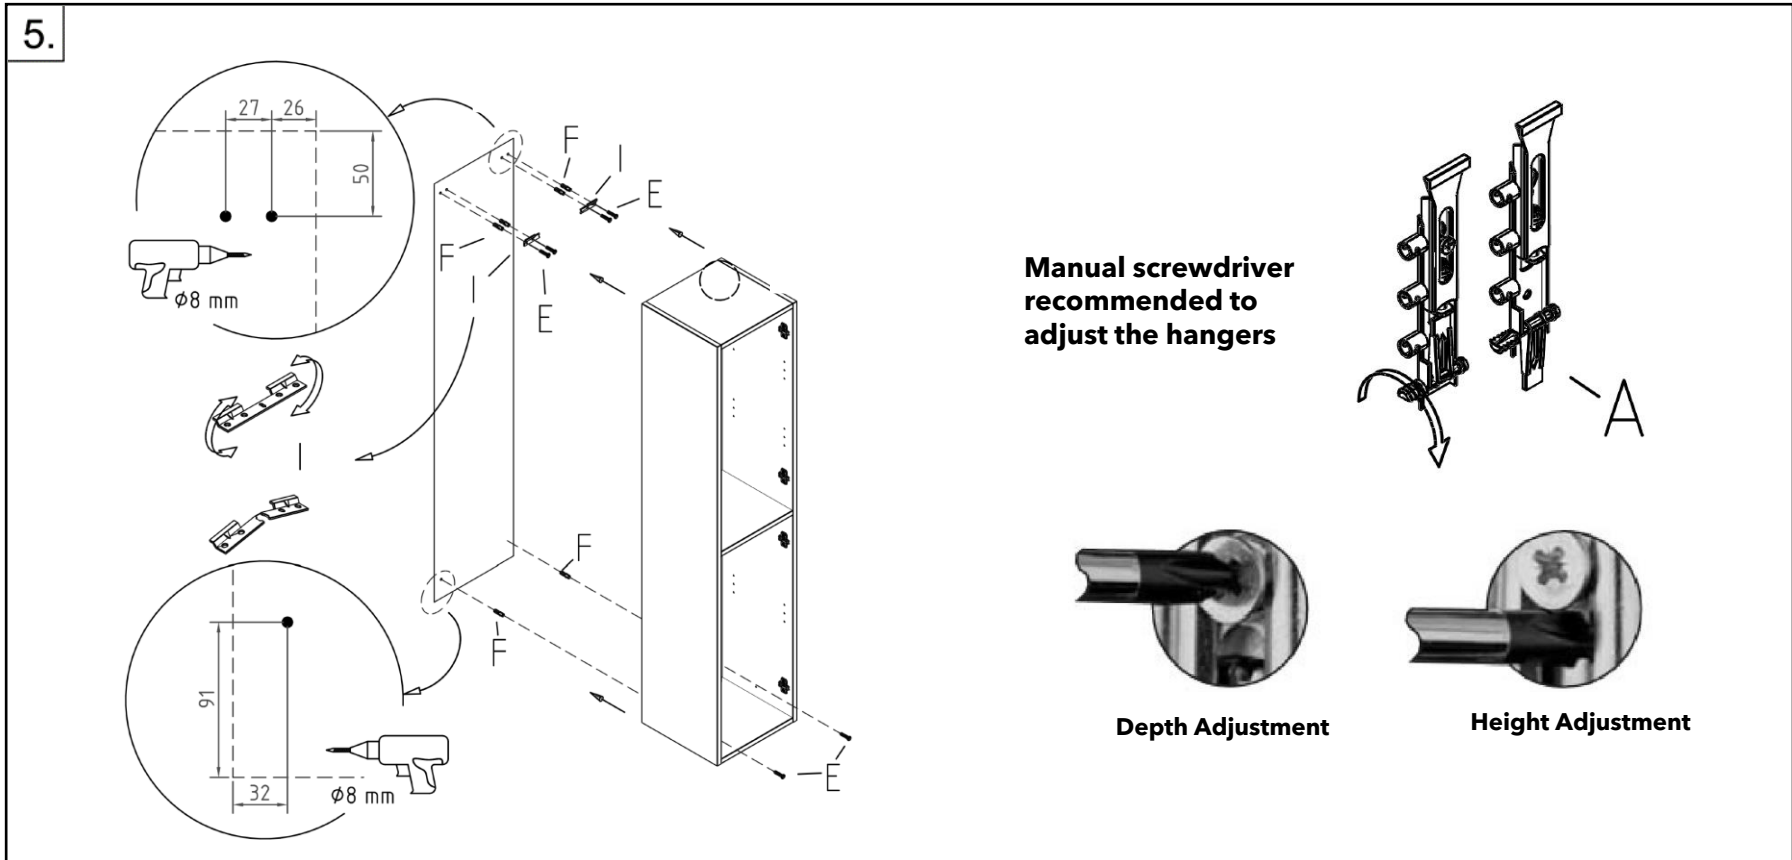

Mozzano Furniture

Installation Instructions

TISSINO

T 0345 582 8000
E info@tissino.co.uk
W tissino.co.uk

Lyncastle Road
Appleton Thorn
Warrington WA4 4SN

Mozzano Furniture

Installation Instructions

TISSINO