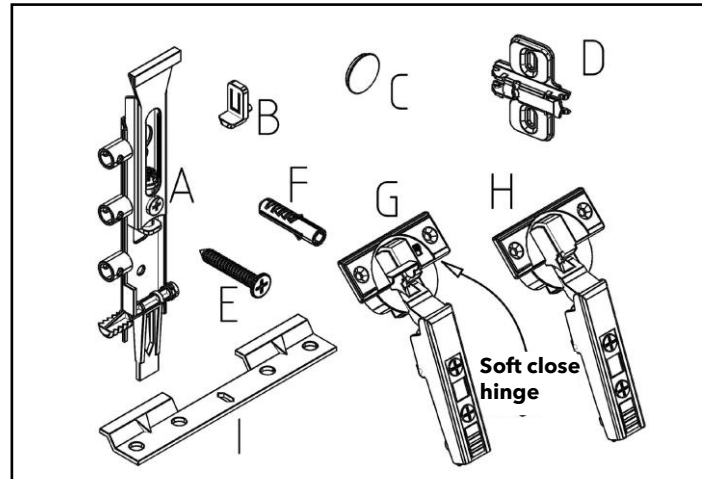

Mozzano Furniture

Installation Instructions

TISSINO

T 0345 582 8000
E info@tissino.co.uk
W tissino.co.uk

Lyncastle Road
Appleton Thorn
Warrington WA4 4SN

Mozzano Furniture

Installation Instructions

TISSINO