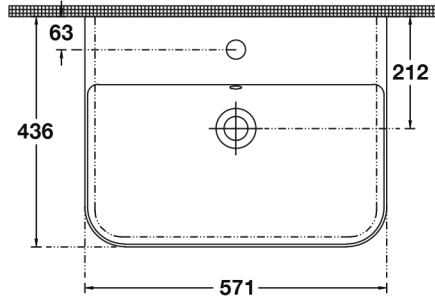

Loretto Series

570mm surface mounted basin

TISSINO

Designed to Inspire
Made to Experience

TISSINO

T 0345 582 8000
E info@tissino.co.uk
W tissino.co.uk

2 Lyncastle Road
Appleton Thorn
Warrington WA4 4SN