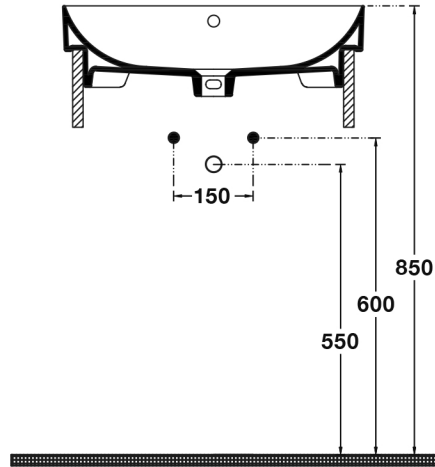

Loretto Series

570mm surface mounted basin

TISSINO

Designed to Inspire
Made to Experience

TISSINO

T 0345 582 8000
E info@tissino.co.uk
W tissino.co.uk

2 Lyncastle Road
Appleton Thorn
Warrington WA4 4SN