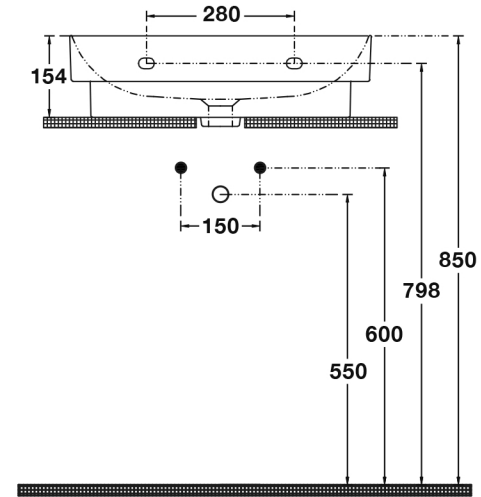

Loretto Series

570mm surface mounted basin

TISSINO

Designed to Inspire
Made to Experience

TISSINO

T 0345 582 8000
E info@tissino.co.uk
W tissino.co.uk

2 Lyncastle Road
Appleton Thorn
Warrington WA4 4SN