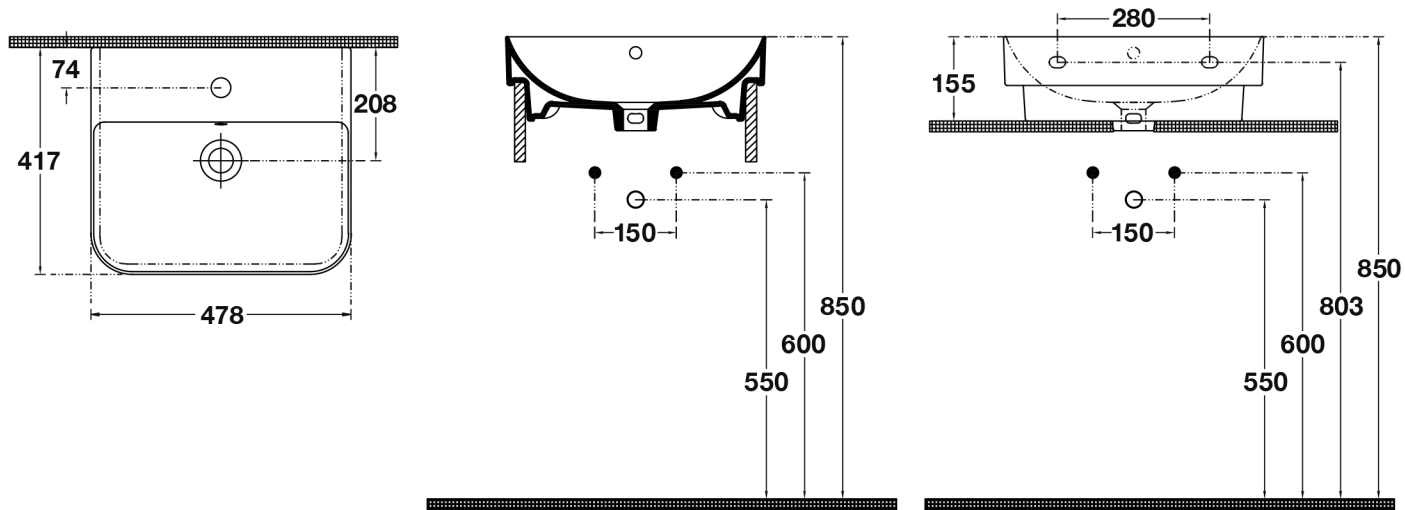

# Loretto Series

480mm surface mounted basin

**tissino**

Designed to Inspire  
Made to Experience

**tissino**

T 0345 582 8000  
E [info@tissino.co.uk](mailto:info@tissino.co.uk)  
W [tissino.co.uk](http://tissino.co.uk)