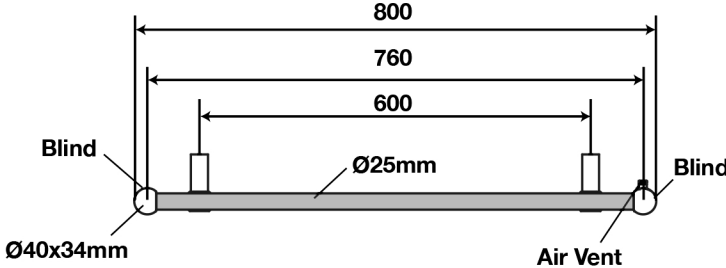

Hugo2 Series

600 x 800mm Towel Rail

TISSINO

Designed to Inspire
Made to Experience

TISSINO

T 0345 582 8000
E info@tissino.co.uk
W tissino.co.uk

2 Lyncastle Road
Appleton Thorn
Warrington WA4 4SN

We reserve the right to
change this information
without prior notice