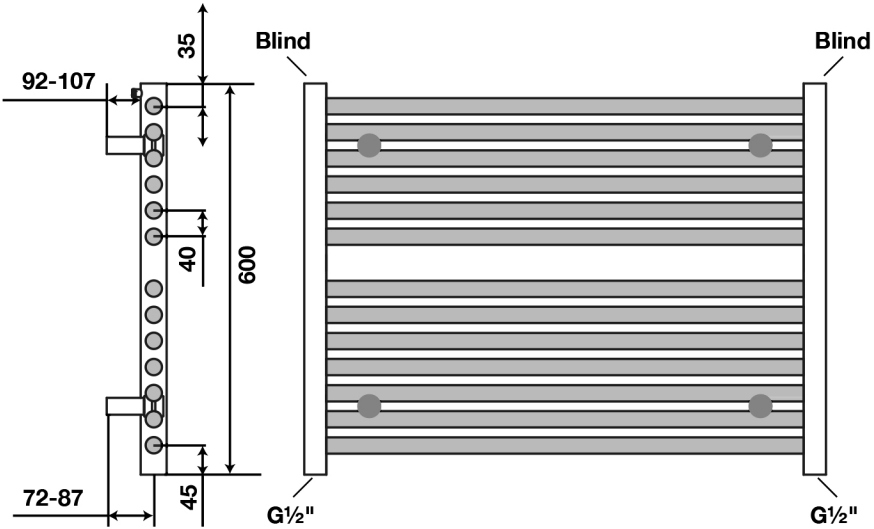

Hugo2 Series

600 x 800mm Towel Rail

TISSINO

Designed to Inspire
Made to Experience

TISSINO

T 0345 582 8000
E info@tissino.co.uk
W tissino.co.uk

2 Lyncastle Road
Appleton Thorn
Warrington WA4 4SN

We reserve the right to
change this information
without prior notice