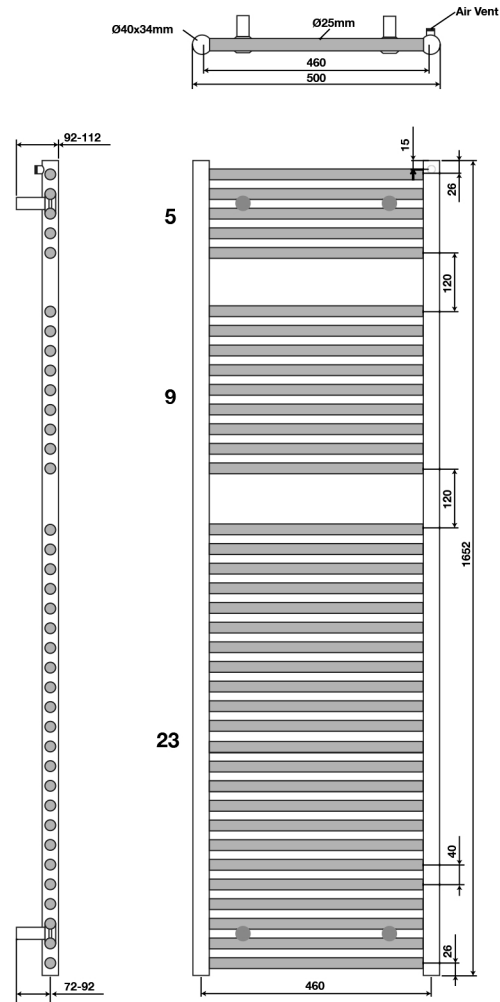

Hugo2 Series

1652 x 500mm Towel Rail

TISSINO

Designed to Inspire
Made to Experience

TISSINO

T 0345 582 8000
E info@tissino.co.uk
W tissino.co.uk

2 Lyncastle Road
Appleton Thorn
Warrington WA4 4SN

We reserve the right to
change this information
without prior notice