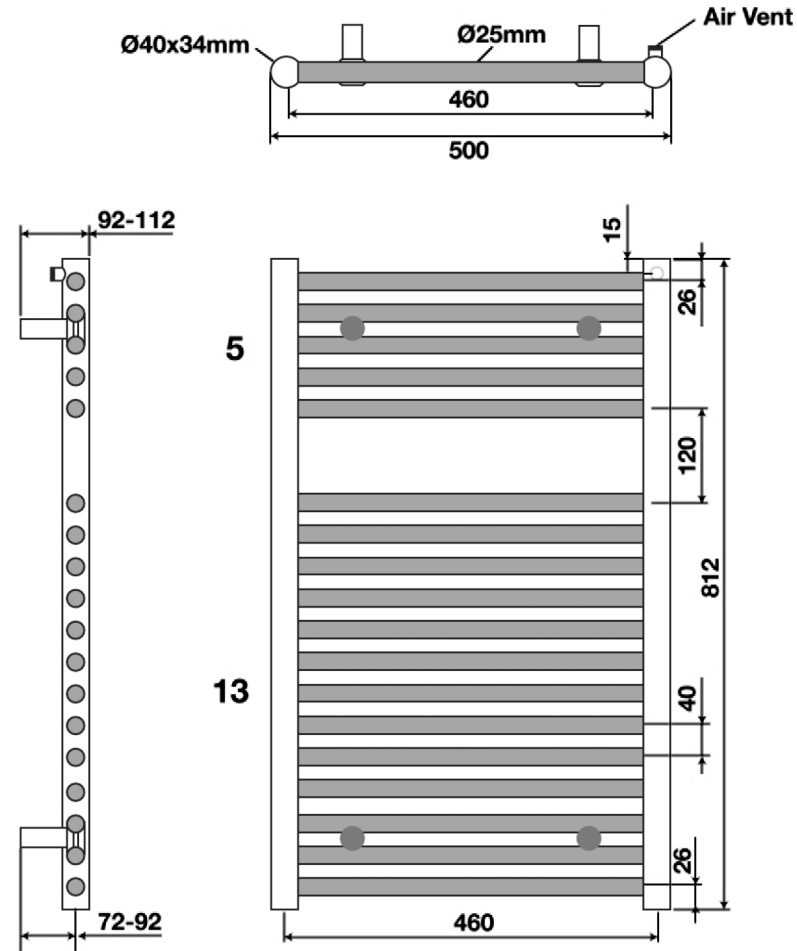

Hugo2 Series

812 x 500mm Towel Rail

TISSINO

Designed to Inspire
Made to Experience

TISSINO

T 0345 582 8000
E info@tissino.co.uk
W tissino.co.uk

2 Lyncastle Road
Appleton Thorn
Warrington WA4 4SN

We reserve the right to
change this information
without prior notice