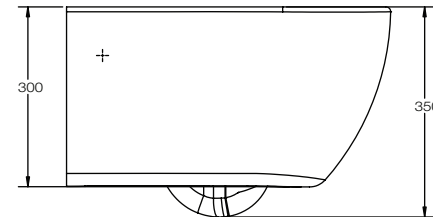

PRODUCT DATASHEET

Davoli Wall-hung pan

tissino

Designed to Inspire
Made to Experience

A contemporary and versatile wall-hung toilet set, available in a range of colours.

TECHNICAL DRAWING

PRODUCT DETAILS

Finishes	Pan	Gloss white, Matt white, Matt black
Dimensions	Height	350 mm
	Width	360 mm
	Depth	540 mm
Material	Glazed ceramic	
Waste connection	Ø100 mm	
Flush pipe connection	Ø55 mm	
Wall fixings	180 mm centres	
Weight	26 kg	
Warranty	10 years	
Codes	Gloss white	TDA-207-WH
	Matt white	TDA-207-MW
	Matt black	TDA-207-MN