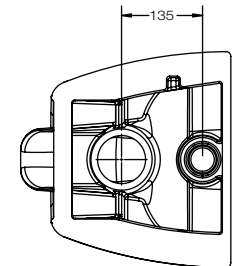

PRODUCT DATASHEET

Davoli Wall-hung pan

tissino

Designed to Inspire
Made to Experience

A contemporary and versatile wall-hung toilet set, available in a range of colours.

TECHNICAL DRAWING

PRODUCT DETAILS

Finishes	Pan	Gloss white, Matt white, Matt black
Dimensions	Height	350 mm
	Width	360 mm
	Depth	540 mm
Material	Glazed ceramic	
Waste connection	Ø100 mm	
Flush pipe connection	Ø55 mm	
Wall fixings	180 mm centres	
Weight	26 kg	
Warranty	10 years	
Codes	Gloss white	TDA-207-WH
	Matt white	TDA-207-MW
	Matt black	TDA-207-MN