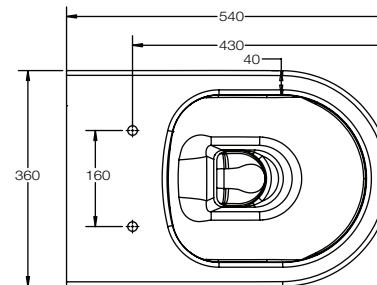

PRODUCT DATASHEET

Davoli Wall-hung pan

tissino

Designed to Inspire
Made to Experience

A contemporary and versatile wall-hung toilet set, available in a range of colours.

TECHNICAL DRAWING

PRODUCT DETAILS

Finishes	Pan	Gloss white, Matt white, Matt black
Dimensions	Height	350 mm
	Width	360 mm
	Depth	540 mm
Material	Glazed ceramic	
Waste connection	Ø100 mm	
Flush pipe connection	Ø55 mm	
Wall fixings	180 mm centres	
Weight	26 kg	
Warranty	10 years	
Codes	Gloss white	TDA-207-WH
	Matt white	TDA-207-MW
	Matt black	TDA-207-MN