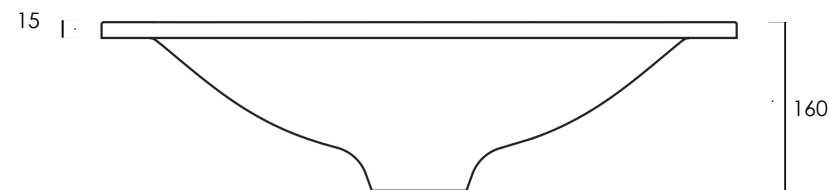

Cellini Series

Basin

TCL-102

800mm

TISSINO

Designed to Inspire
Made to Experience

TISSINO

T 0345 582 8000
E info@tissino.co.uk
W tissino.co.uk

2 Lyncastle Road
Appleton Thorn
Warrington WA4 4SN

We reserve the right to
change this information
without prior notice