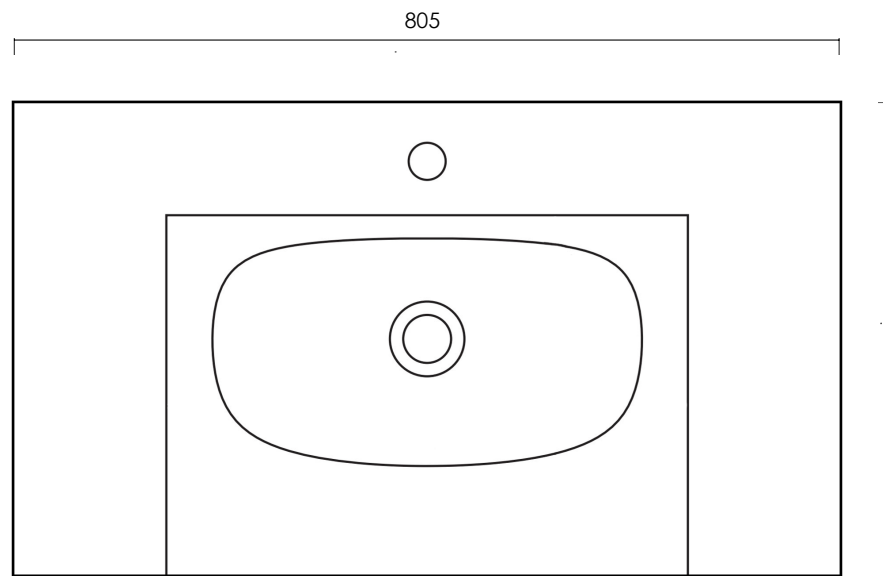

Cellini Series

Basin

TCL-102

800mm

TISSINO

Designed to Inspire
Made to Experience

TISSINO

T 0345 582 8000
E info@tissino.co.uk
W tissino.co.uk

2 Lyncastle Road
Appleton Thorn
Warrington WA4 4SN

We reserve the right to
change this information
without prior notice