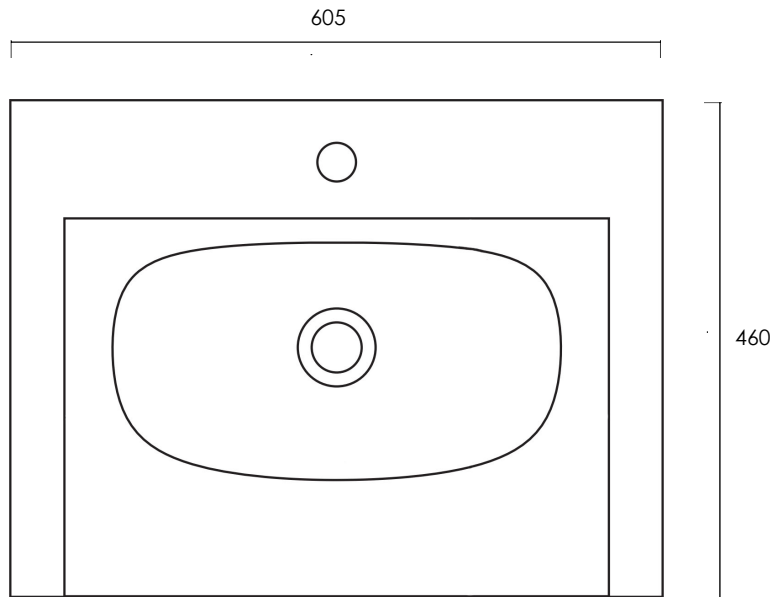

Cellini Series

Basin

tissino

Designed to Inspire
Made to Experience

TCL-101

600mm

tissino

T 0345 582 8000
E info@tissino.co.uk
W tissino.co.uk