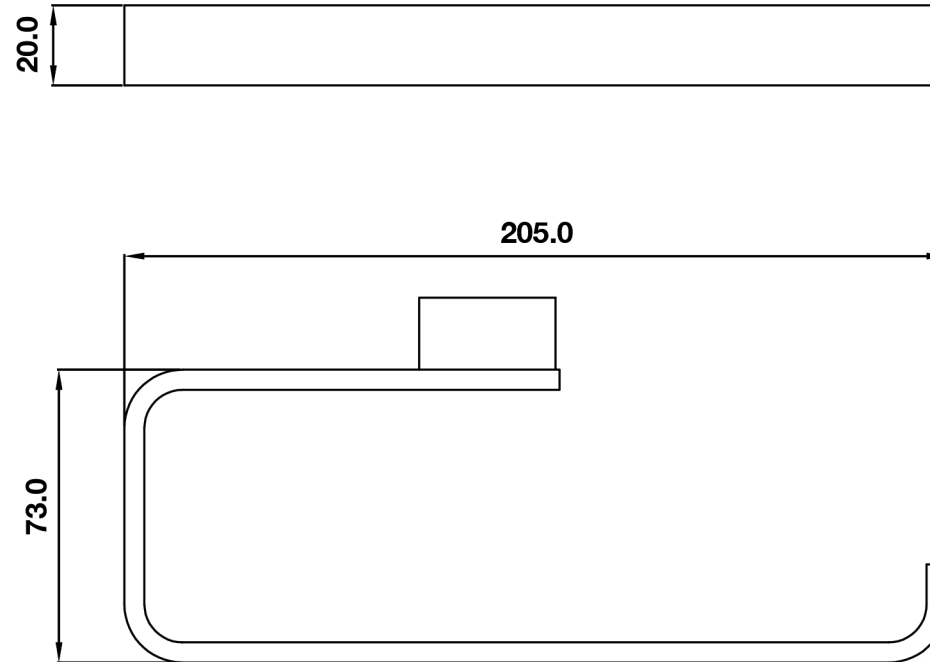

Carlos Series

Towel holder

TISSINO

Designed to Inspire
Made to Experience

TISSINO

T 0345 582 8000
E info@tissino.co.uk
W tissino.co.uk

Lyncastle Road
Appleton Thorn
Warrington WA4 4SN